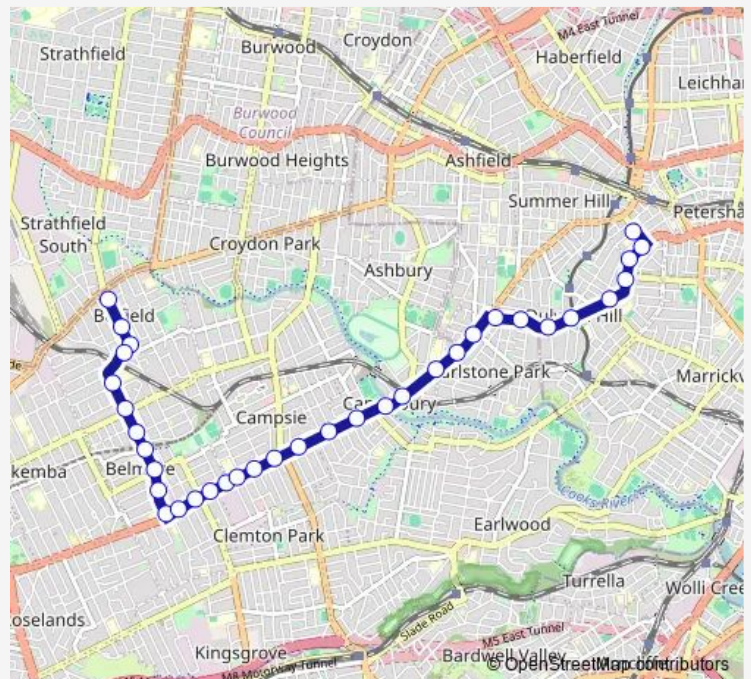

School Bus 611s Belfield (Punchbowl Rd) to Christian Bros Lewisham

[Go to website](#)

Direction

Belfield Shops, Burwood Rd — Christian Brothers' High School, Denison Rd

35 stops

[Open route schedule](#)

- Belfield Shops, Burwood Rd
- Burwood Rd At Clarence St
- Burwood Rd Before Bruce Av
- Burwood Rd At Burnham St
- Belmore Boys High School, Burwood Rd
- Burwood Rd At Lakemba St
- Burwood Rd At Etela St
- Belmore Station, Burwood Rd
- Belmore Shops, Burwood Rd
- Burwood Rd At Reginald Av
- Burwood Rd Before Canterbury Rd
- Canterbury Rd At Drummond St
- Canterbury Rd Before Sharp St
- Canterbury Rd Opp Chelmsford Av
- Canterbury Rd At Tudor St
- Canterbury Hospital, Canterbury Rd
- Canterbury Rd Opp Wade St
- Canterbury Rd Opp Vicliffe Av
- Canterbury Rd Opp Robertson St
- Canterbury Rd At Park St

Route schedule

Belfield Shops, Burwood Rd — Christian Brothers' High School, Denison Rd

Monday	07:37
Tuesday	07:37
Wednesday	07:37
Thursday	07:37
Friday	—
Saturday	—
Sunday	—

Route info

Direction: Belfield Shops, Burwood Rd

Stops: 35

Trip Duration: 0 hour 33 min

611s — Belfield (Punchbowl Rd) to Christian Bros Lewisham

Canterbury Rd Opp Canton St

Canterbury Rd Opp Saint Mary Mackillop Reserve

Canterbury Station, Canterbury Rd, Stand E

Dulwich Hill Shops, New Canterbury Rd

New Canterbury Rd Opp Frazer St

New Canterbury Rd At Eltham St

Lewisham Public School, New Canterbury Rd

Christian Brothers' High School, Denison Rd

611s School Bus time schedules and route maps are available in an offline PDF at busmaps.com. Use the busmaps.com website to see live bus times, train schedule or subway schedule, and step-by-step directions for all public transit in Sydney