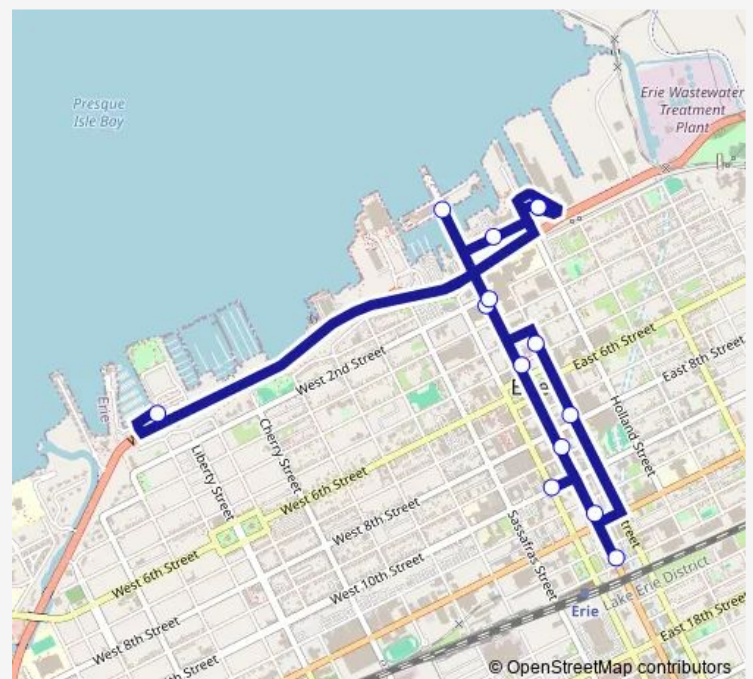

### Direction

Intermodal Transit Center — 14th and State Southbound

8 stops

[Open route schedule](#)

Intermodal Transit Center

E Front St (Bus Shelter)

Sallywags Tour

Liberty Park

### Route schedule

Intermodal Transit Center — 14th and State Southbound

Monday —

Tuesday —

Wednesday —

Thursday —

Friday —

Saturday 19:30-24:00

### Route info

Direction: Intermodal Transit Center

Stops: 8

Trip Duration: 0 hour 14 min

201 — Cultural Loop

BusMaps

**Direction**

Intermodal Transit Center — Intermodal Transit Center