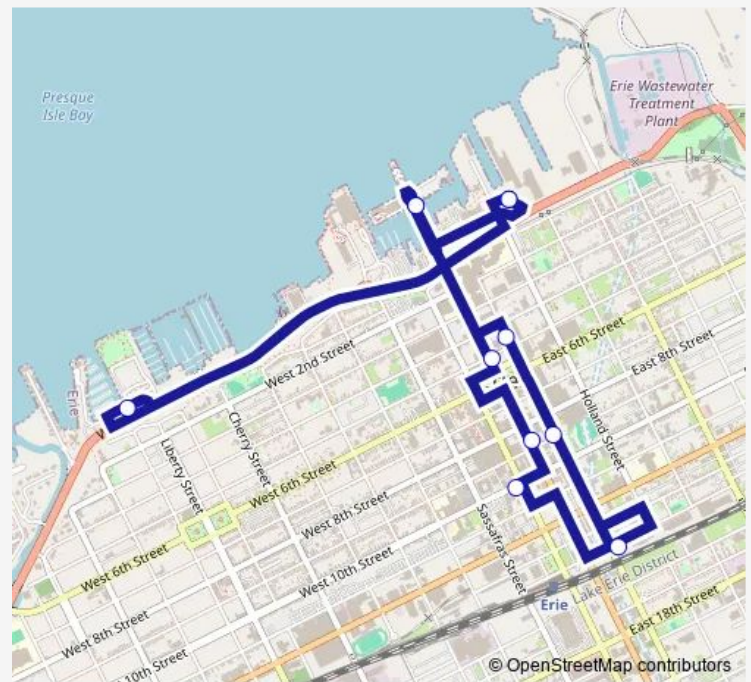

Bus 20L Cultural Loop

[Go to website](#)

Direction

Intermodal Transit Center — Intermodal Transit Center

11 stops

[Open route schedule](#)

Intermodal Transit Center

Dobbins Landing

Intermodal Transit Center

Route schedule

Intermodal Transit Center — Intermodal Transit Center

Monday —

Tuesday —

Wednesday —

Thursday —

Friday —

Saturday 17:00-23:30

Sunday —

Route info

Direction: Intermodal Transit Center

Stops: 11

Trip Duration: 0 hour 30 min

■ 20L — Cultural Loop

BusMaps

20L Bus time schedules and route maps are available in an offline PDF at busmaps.com. Use the busmaps.com website to see live bus times, train schedule or subway schedule, and step-by-step directions for all public transit in Erie