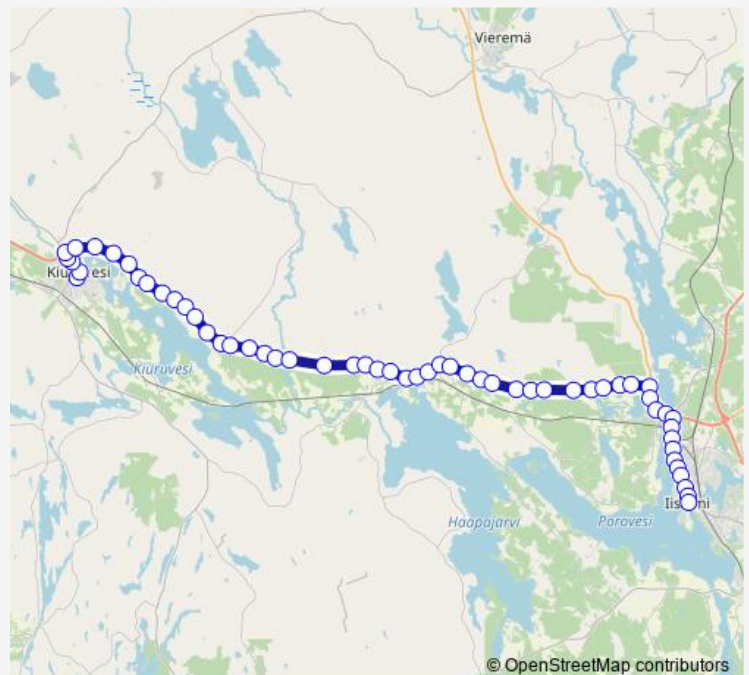

### Route info

Direction: Kiuruvesi

Stops: 57

Trip Duration: 0 hour 45 min

© OpenStreetMap contributors

 Kiuruvesi - Iisalmi

**BusMaps**

Siltala, I