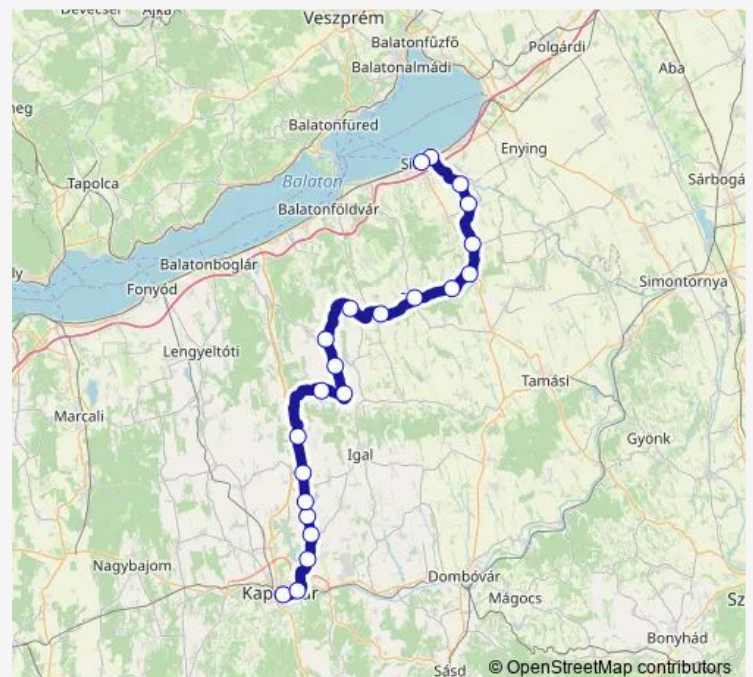

Friday 05:08

Saturday 05:08

Sunday 05:08

Route info

Direction: Kaposvár

Stops: 22

Trip Duration: 3 hour 35 min

■ 38350