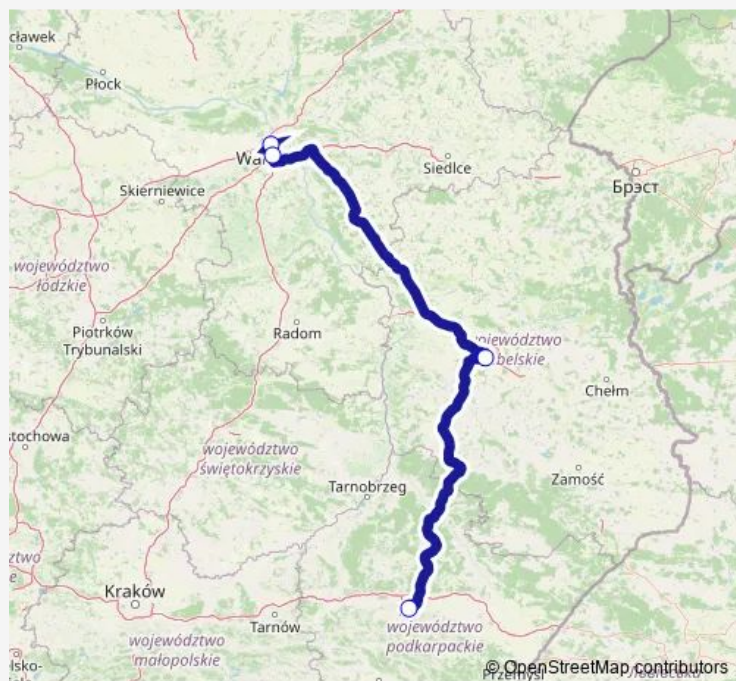

Stalowa Wola, Bus Station

Rzeszow, Bus Station

Route schedule

Warsaw, Bus Station West — Rzeszow, Bus Station

Monday 15:30-16:30

Tuesday 15:30

Wednesday 15:30

Thursday 15:30-16:30

Friday 15:30-16:30

Saturday 15:30-16:30

Sunday 15:30-16:30

Route info

Direction: Warsaw, Bus Station West

Stops: 6

Trip Duration: 5 hour 10 min

Direction

Warsaw, Bus Station West — Rzeszow, Bus Station

4 stops

[Open route schedule](#)

Warsaw, Bus Station West

Warsaw, Chopin Airport

Lublin, Bus Station Lublin

Rzeszow, Bus Station

Route schedule

Route info

Direction: Warsaw, Bus Station West

Stops: 4

Trip Duration: 4 hour 45 min

Direction

Warsaw, Bus Station West — Rzeszow, Bus Station

4 stops

[Open route schedule](#)