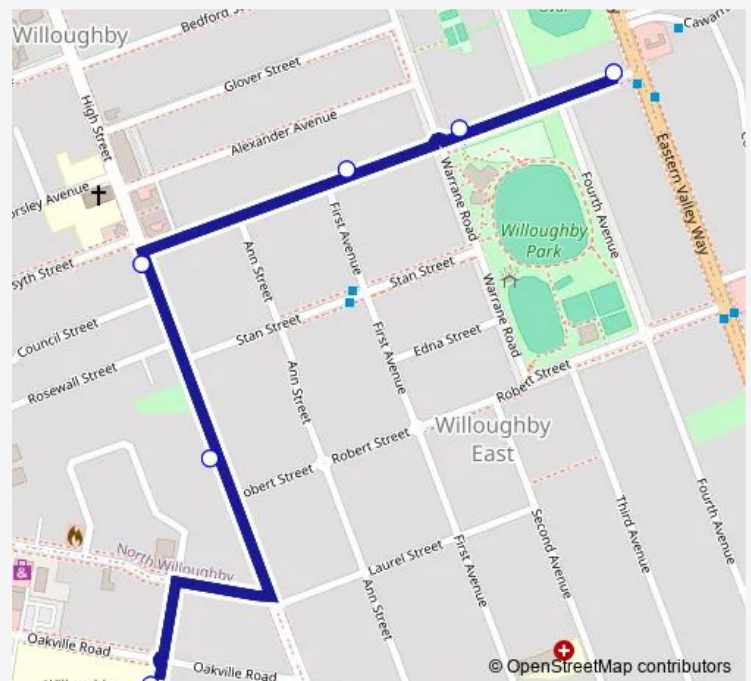

School Bus 756w Willoughby Primary to North Willoughby

[Go to website](#)

Direction

Willoughby Public School, Keary St, Stand 1 — McClelland St At Eastern Valley Way

6 stops

[Open route schedule](#)

Willoughby Public School, Keary St, Stand 1

High St Opp Robert St

High St Opp McClelland St

McClelland St Opp First Av

McClelland St Opp Willoughby Park Centre

McClelland St At Eastern Valley Way

Route schedule

Willoughby Public School, Keary St, Stand 1 — McClelland St At Eastern Valley Way

Monday	15:10
Tuesday	15:10
Wednesday	15:10
Thursday	15:10
Friday	15:10
Saturday	—
Sunday	—

Route info

Direction: Willoughby Public School, Keary St, Stand 1

Stops: 6

Trip Duration: 0 hour 7 min

756w — Willoughby Primary to North Willoughby