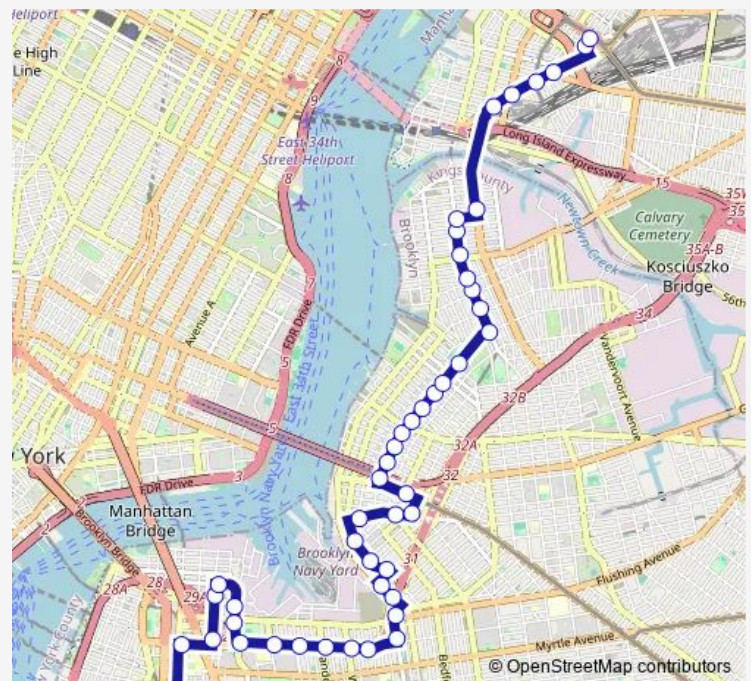

Driggs AV/N 6 St

Driggs AV/N 4 St

Driggs AV/Grand St

Route schedule

Jackson AV/Queens Plaza South — Schermerhorn ST/Smith St

Monday	00:00-00:25 ⁺¹
Tuesday	00:00-00:25 ⁺¹
Wednesday	00:00-00:25 ⁺¹
Thursday	00:00-00:25 ⁺¹
Friday	00:00-00:25 ⁺¹
Saturday	00:00-00:20 ⁺¹
Sunday	00:00-00:10 ⁺¹

Route info

Direction: Jackson AV/Queens Plaza South

Stops: 45

Trip Duration: 0 hour 50 min

B62 — Downtown Brooklyn - Long Island City

Driggs AV/S 2 St

Driggs AV/S 4 St

Driggs AV/Broadway

Roebing ST/S 8 St

Division AV/Driggs Av

Division AV/Berry St

Wythe AV/Clymer St

Wythe AV/Ross St

Wythe AV/Williamsburg ST West

Park AV/Ryerson St

Park AV/Washington Av

Route info

Direction: Schermerhorn ST/Smith St

Stops: 49

Trip Duration: 0 hour 58 min

Broadway/Roebling St

Bedford AV/Broadway

Bedford AV/S 4 St

Bedford AV/S 2 St