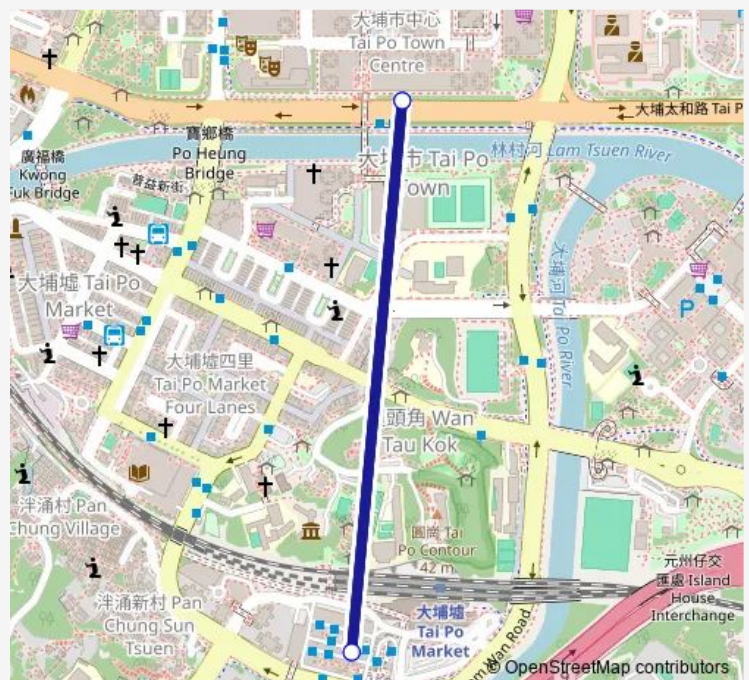

Bus K14 TAI PO Central - TAI PO Market Station

[Go to website](#)

Direction

[Ctb] TAI PO Mega Mall, TAI PO TAI WO Road[[Kmb] TAI PO Mega Mall — [Kmb] TAI PO Market Station BUS Terminus][Lwb] TAI PO Market Station

2 stops

[Open route schedule](#)

[Ctb] TAI PO Mega Mall, TAI PO TAI WO Road[[Kmb] TAI PO Mega Mall

[Kmb] TAI PO Market Station BUS Terminus[[Lwb] TAI PO Market Station

Route schedule

[Ctb] TAI PO Mega Mall, TAI PO TAI WO Road[[Kmb] TAI PO Mega Mall — [Kmb] TAI PO Market Station BUS Terminus][Lwb] TAI PO Market Station

Monday	07:00-09:45
Tuesday	07:00-09:45
Wednesday	07:00-09:45
Thursday	07:00-09:45
Friday	07:00-09:45
Saturday	07:00-09:45
Sunday	—

Route info

Direction: [Ctb] TAI PO Mega Mall, TAI PO TAI WO Road[[Kmb] TAI PO Mega Mall

Stops: 2

Trip Duration: 0 hour 7 min

K14 Bus time schedules and route maps are available in an offline PDF at busmaps.com. Use the busmaps.com website to see live bus times, train schedule or subway schedule, and step-by-step directions for all public transit in Tai Po