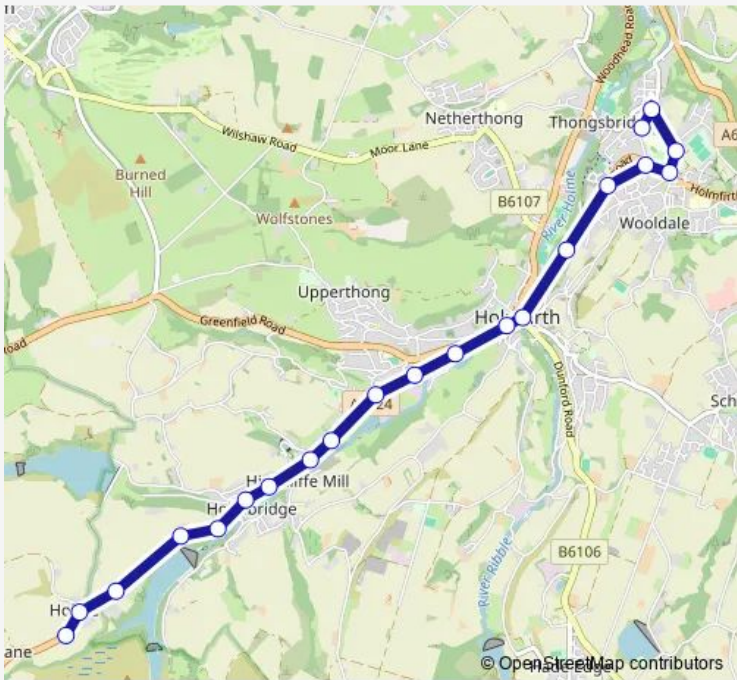

Bus K14 Holme - Holmfirth High School

[Go to website](#)

Direction
 Holmfirth High School Turning circle — Holme Terminus
 21 stops
[Open route schedule](#)

- Holmfirth High School Turning circle
- Springwood Rd Luke Lane
- Springwood Road
- Springwood Road Royds Farm
- Heys Lane
- Woodlands Grove
- Town End Road
- Holmfirth Bus Station A
- Holmfirth Library
- Modd Lane
- Victoria Mills
- Burnlee Road
- Woodhead Rd Fairfields Road
- Co-Op Lane
- Broadfield Park
- Holmbridge
- Fairfields Road
- Wheat Close
- Shoe Broad
- Meal Hill Road
- Holme Terminus

Route schedule
 Holmfirth High School Turning circle — Holme Terminus

Monday	15:25
Tuesday	15:25
Wednesday	15:25
Thursday	15:25
Friday	15:25
Saturday	—
Sunday	—

Route info
 Direction: Holmfirth High School Turning circle
 Stops: 21
 Trip Duration: 0 hour 25 min

■ K14 — Holme - Holmfirth High School **BusMaps**

Direction

Holme Terminus — Holmfirth High School Turning circle

21 stops

[Open route schedule](#)

Holme Terminus

Meal Hill Road

Shoe Broad

Wheat Close

Holmbridge Hill

Holmbridge

Broadfield Park

Co-Op Lane

Fairfields Road

Burnlee Road

Victoria Mills