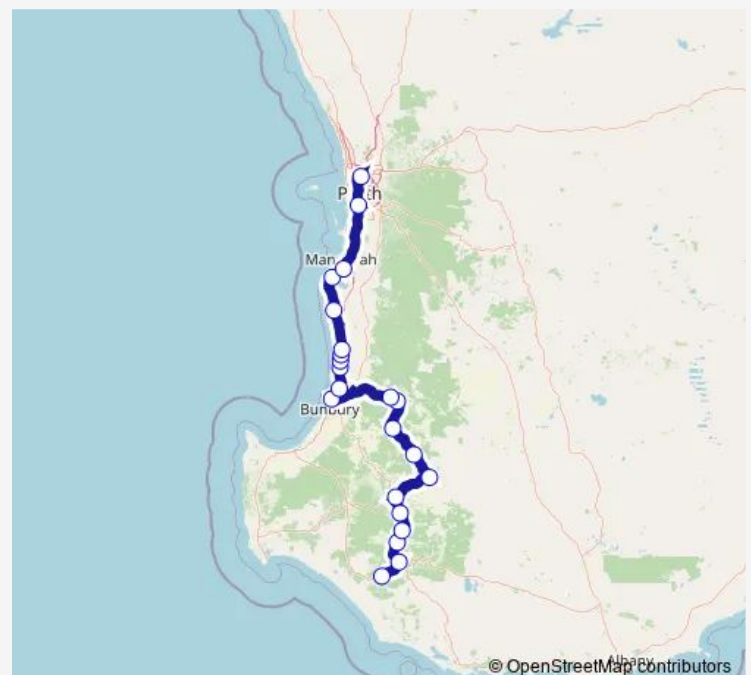

Direction

Brockman St Transwa Pemberton — Transwa Bay Transwa East Perth Set-Down

22 stops

[Open route schedule](#)

- Brockman St Transwa Pemberton
- Transwa Bay Transwa Pemberton Turnoff
- Transwa Bay Transwa Manjimup Heritage Park
- South Western Hwy Transwa Palgarup
- South Western Hwy Transwa Yornup
- Hampton St Transwa Bridgetown
- Forrest St Transwa Boyup Brook
- Donnybrook-Boyup Brook Rd Transwa Wilga
- Transwa Bay Transwa Mumballup
- Transwa Bay Transwa Collie
- Bedlington St Transwa Allanson
- Bunbury Rail Stn Transwa Bunbury Passenger Terminal
- Old Coast Rd Transwa Australind
- Old Coast Rd Transwa Binningup
- Old Coast Rd Transwa Myalup
- Old Coast Rd Transwa Harvey Turnoff
- Roadhouse Access Transwa Settlers Roadhouse
- Transwa Bay Transwa Lake Clifton
- Old Coast Rd Transwa Falcon
- Mandurah Stn Transwa Mandurah
- Cockburn Stn Transwa Cockburn Central

Route schedule

Brockman St Transwa Pemberton — Transwa Bay Transwa East Perth Set-Down

Monday	—
Tuesday	—
Wednesday	—
Thursday	—
Friday	—
Saturday	08:00
Sunday	—

Route info

Direction: Brockman St Transwa Pemberton

Stops: 22

Trip Duration: 5 hour 55 min

Direction

Transwa Bay Transwa East Perth — Brockman St Transwa Pemberton

22 stops

[Open route schedule](#)

Transwa Bay Transwa East Perth

Cockburn Stn Transwa Cockburn Central

Mandurah Stn Transwa Mandurah

Old Coast Rd Transwa Falcon

Transwa Bay Transwa Lake Clifton

Roadhouse Access Transwa Settlers Roadhouse

Old Coast Rd Transwa Harvey Turnoff

Old Coast Rd Transwa Myalup

Old Coast Rd Transwa Binningup