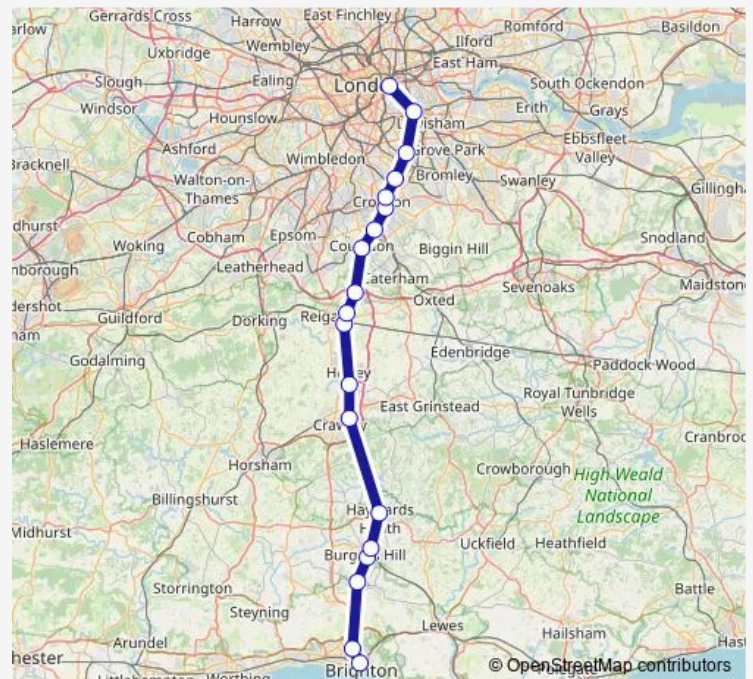

Brighton — London Bridge

Monday —

Tuesday —

Wednesday —

Thursday —

Friday —

Saturday —

Sunday

04:33

Route info

Direction: Brighton

Stops: 17

Trip Duration: 1 hour 13 min

■ Sn:Btn->Lbg — SN train service from BTN to Lbg

Direction

Brighton — London Bridge

19 stops

[Open route schedule](#)

Brighton

Preston Park

Hassocks

Burgess Hill

Wivelsfield

Haywards Heath

Tuesday —

Wednesday —

Thursday —

Friday —

Saturday 05:29-23:13

Sunday 05:47-23:09

Route info

Direction: Brighton