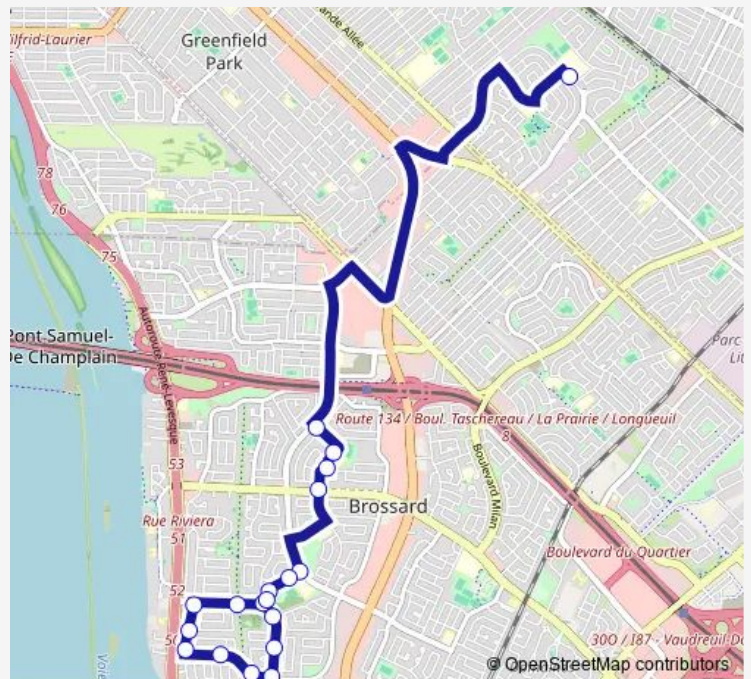

boul. Rivard et Rimbaud

boul. Rivard et Rostand

boul. Rivard et av. San Francisco

av. San Francisco et Rio

av. San Francisco et Rigaud

av. Stravinski et av. San Francisco

av. Stravinski et Rossignol

av. Stravinski et boul. Rivard

boul. Rivard et Rembrandt

av. Sorbonne et boul. Rivard

Route schedule

Bellevue et Ecole Secondaire Centennial Regional High School — av. Sorbonne et boul. Rivard

| | |
|-----------|-------|
| Monday | 16:15 |
| Tuesday | 16:15 |
| Wednesday | 16:15 |
| Thursday | 16:15 |
| Friday | 16:15 |
| Saturday | — |
| Sunday | — |

Route info

Direction: Bellevue et Ecole Secondaire Centennial Regional High School

Stops: 19

Trip Duration: 0 hour 29 min

547 — École Centennial

Direction

boul. Rivard et Rimbaud — Ecole Secondaire Centennial Regional High School

Monday 09:01

Tuesday 09:01

Wednesday 09:01

Thursday 09:01

Friday 09:01

Saturday —

Sunday —

Route info