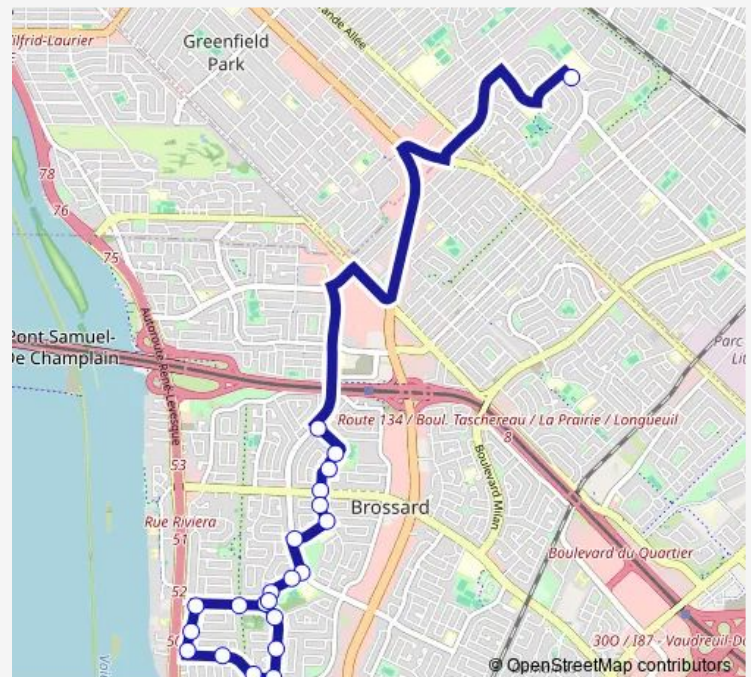

Saturday —

Sunday —

Route info

Direction: 1029 Bellevue

Stops: 22

Trip Duration: 0 hour 29 min

Direction

Rivard / Rimbaud — École Centennial High School

21 stops

[Open route schedule](#)

Rivard / Rimbaud

Rivard / Rostand

Rivard / San Francisco

San Francisco / Rio

San Francisco / Rigaud

Stravinski / San Francisco