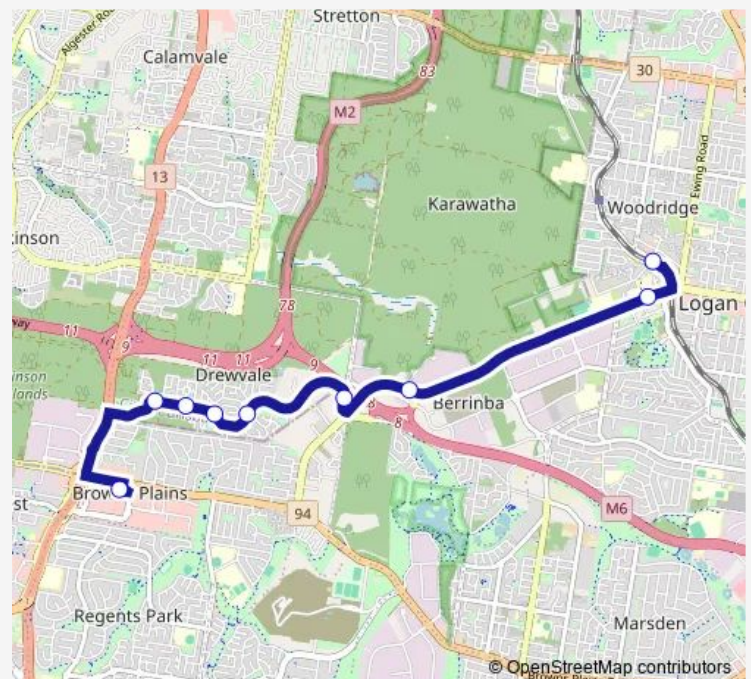

Browns Plains station, stop 2a — Woodridge station

Monday 06:40-18:40

Tuesday 06:40-18:40

Wednesday 06:40-18:40

Thursday 06:40-18:40

Friday 06:40-18:40

Saturday —

Sunday —

Route info

Direction: Browns Plains station, stop 2a

Stops: 9

Trip Duration: 0 hour 20 min

547 — Browns Plains - Woodridge

Direction

Woodridge station — Browns Plains station, stop 1a

10 stops

Trinity Way at Westcott St

Trinity Way at Mirthwood Drive

Browns Plains station, stop 1a

Route schedule

Woodridge station — Browns Plains station, stop 1a

Monday 07:03-19:03

Tuesday 07:03-19:03

Wednesday 07:03-19:03

Thursday 07:03-19:03

Friday 07:03-19:03

Saturday —

Sunday —

Route info

Direction: Woodridge station

Stops: 10

Trip Duration: 0 hour 28 min