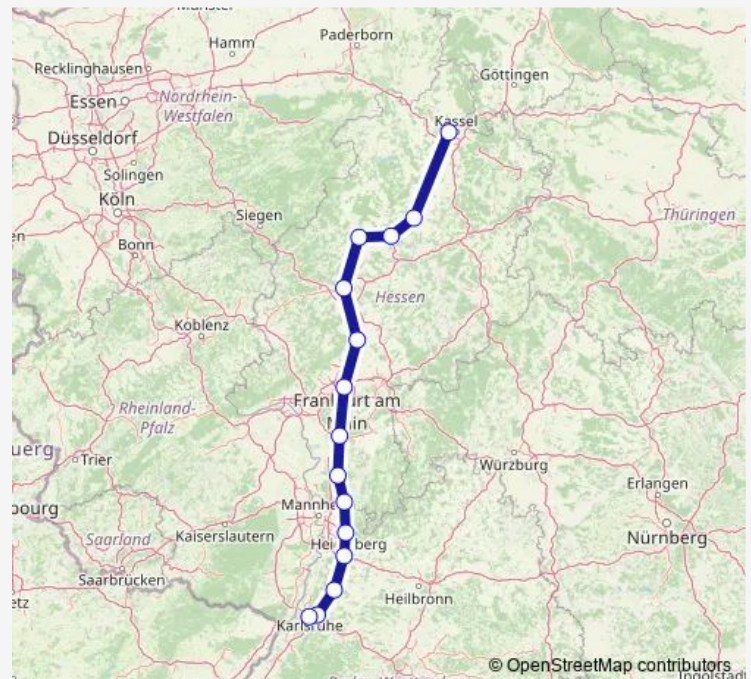

Stadtallendorf

Marburg(Lahn)

Gießen

Friedberg(Hess)

Frankfurt(Main)Hbf

Darmstadt Hbf

Bensheim

Weinheim(Bergstr)Hbf

Tuesday 17:03

Wednesday 17:03

Thursday 17:03

Friday 17:03

Saturday 17:03

Sunday 17:03

Route info

Direction: Kassel-Wilhelmshöhe

Stops: 15

Trip Duration: 3 hour 49 min

ICE 1673

ICE 1673 Rail time schedules and route maps are available in an offline PDF at busmaps.com. Use the busmaps.com website to see live bus times, train schedule or subway schedule, and step-by-step directions for all public transit in Karlsruhe