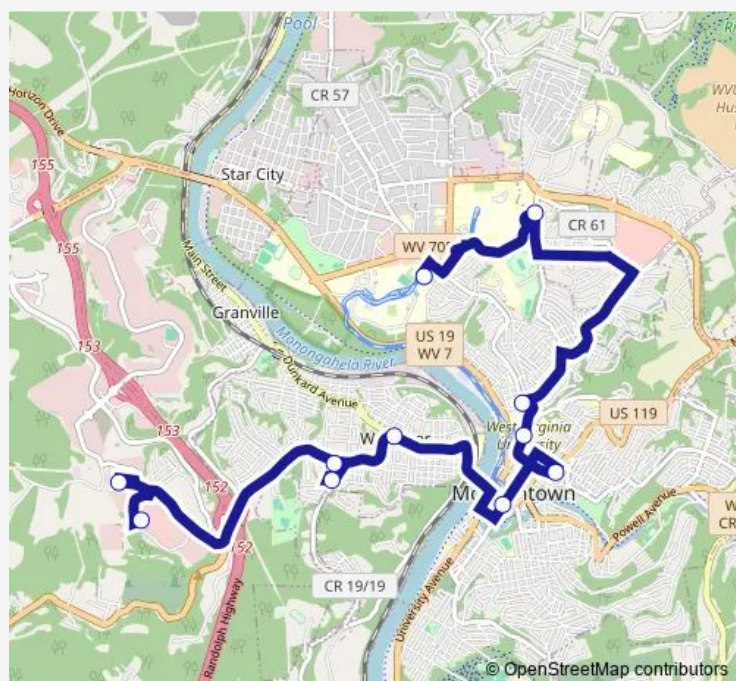

Bus RT 2 Downtown Mall Pm

[Go to website](#)

Direction

Towers — Morgantown Mall Theater

11 stops

[Open route schedule](#)

Towers

Willowdale (Stadium End)

Saturday 18:00

Sunday —

Route info

Direction: Towers

Stops: 11

Trip Duration: 0 hour 27 min

RT 2 — Downtown Mall Pm

Direction

Morgantown Mall Theater — Towers

6 stops

[Open route schedule](#)

Morgantown Mall Theater

Westover Terminal

Spruce/Public Safety Building

Unity Manor

Mountainlair

Towers

Route schedule

Morgantown Mall Theater — Towers

Monday	18:27
Tuesday	18:27
Wednesday	18:27
Thursday	18:27
Friday	18:27
Saturday	18:27
Sunday	—

Route info

Direction: Morgantown Mall Theater

Stops: 6

Trip Duration: 0 hour 33 min