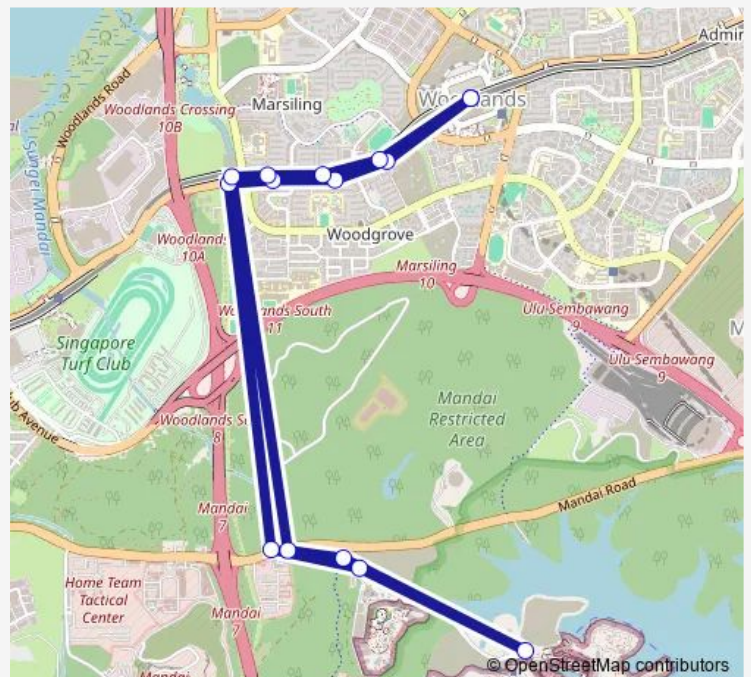

Tuesday —

Wednesday —

Thursday —

Friday —

Saturday —

Sunday 08:30

Route info

Direction: Woodlands Int

Stops: 15

Trip Duration: 0 hour 55 min

926

926 Bus time schedules and route maps are available in an offline PDF at busmaps.com. Use the busmaps.com website to see live bus times, train schedule or subway schedule, and step-by-step directions for all public transit in Johor Bahru