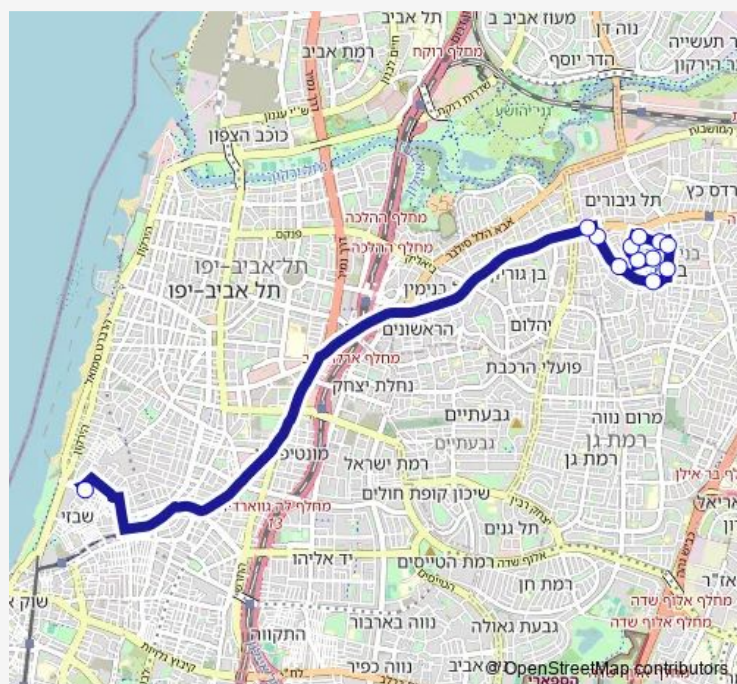

### Route schedule

תיכון מזרחי/הרב מיימון — יצחק אלחנן/הכרמל

Monday	07:15
Tuesday	07:15
Wednesday	07:15
Thursday	07:15
Friday	—
Saturday	—
Sunday	07:15

### Route info

Direction: תיכון מזרחי/הרב מיימון

Stops: 12

Trip Duration: 0 hour 31 min

926 Bus time schedules and route maps are available in an offline PDF at [busmaps.com](https://busmaps.com). Use the [busmaps.com](https://busmaps.com) website to see live bus times, train schedule or subway schedule, and step-by-step directions for all public transit in Tel Aviv