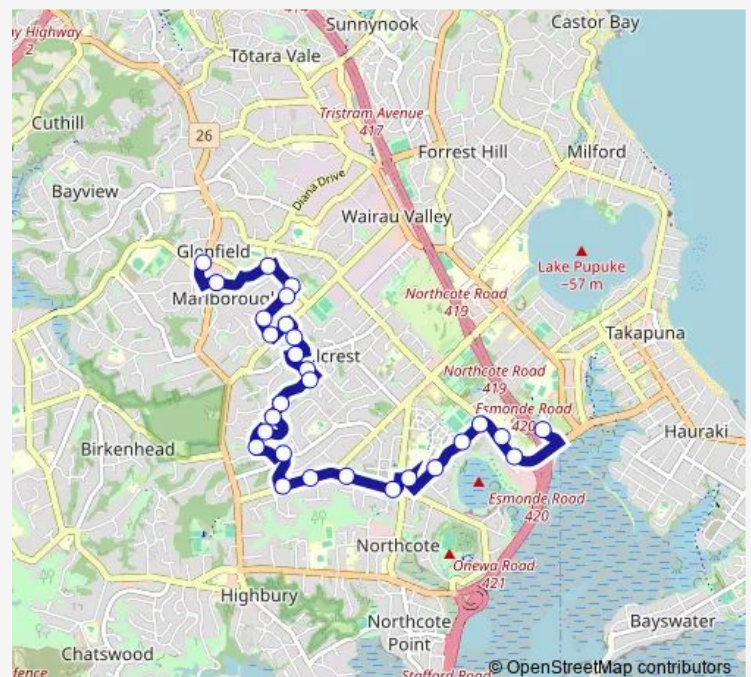

Thursday 06:30-22:30

Friday 06:30-22:30

Saturday 06:30-21:30

Sunday 06:30-21:30

Route info

Direction: Glenfield Mall

Stops: 28

Trip Duration: 0 hour 22 min

■ 926

Stop A Northcote

Cadness Street

Tonar Street

Akoranga Drive

AUT North Shore Gate 1

AUT North Shore Gate 2

Stop D Akoranga

Direction

Stop E Akoranga — Glenfield Mall

29 stops

[Open route schedule](#)

Stop E Akoranga

AUT North Shore Gate 2

AUT North Shore Gate 1

Akoranga Drive

Tuesday 07:00-23:00

Wednesday 07:00-23:00

Thursday 07:00-23:00

Friday 07:00-23:00

Saturday 07:00-22:00

Sunday 07:00-22:00

Route info

Direction: Stop E Akoranga