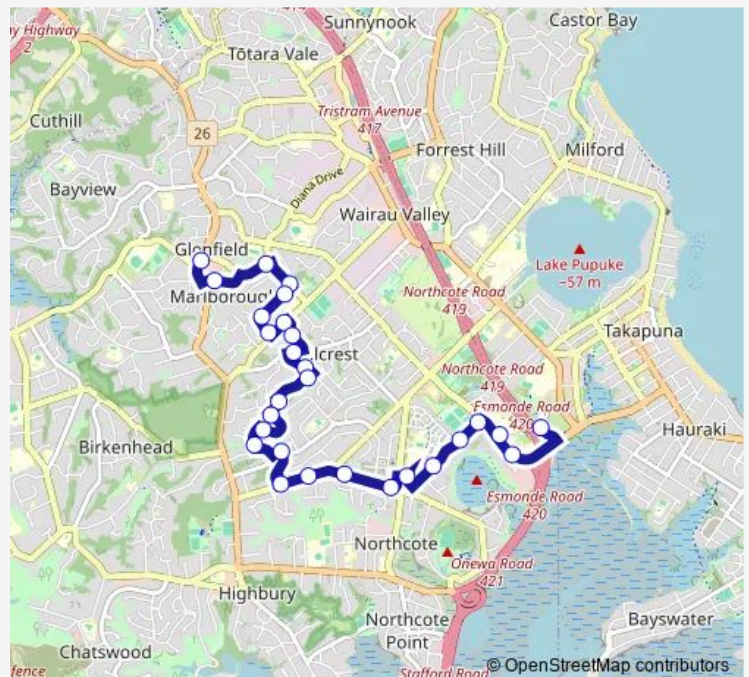

Lydia Avenue

Holdaway Avenue

Lake Road

Route schedule

Glenfield Mall — Stop D Akoranga

Monday 06:30-22:30

Tuesday 06:30-22:30

Wednesday 06:30-22:30

Thursday 06:30-22:30

Friday 06:30-22:30

Saturday 06:30-21:30

Sunday 06:30-21:30

Route info

Direction: Glenfield Mall

Stops: 28

Trip Duration: 0 hour 25 min

■ 926

BusMaps

Stop A Northcote

Cadness Street

Tonar Street

Akoranga Drive

AUT North Shore Gate 1

AUT North Shore Gate 2

Monday 07:00-23:00

Tuesday 07:00-23:00

Wednesday 07:00-23:00

Thursday 07:00-23:00

Friday 07:00-23:00

Saturday 07:00-22:00

Sunday 07:00-22:00

Route info