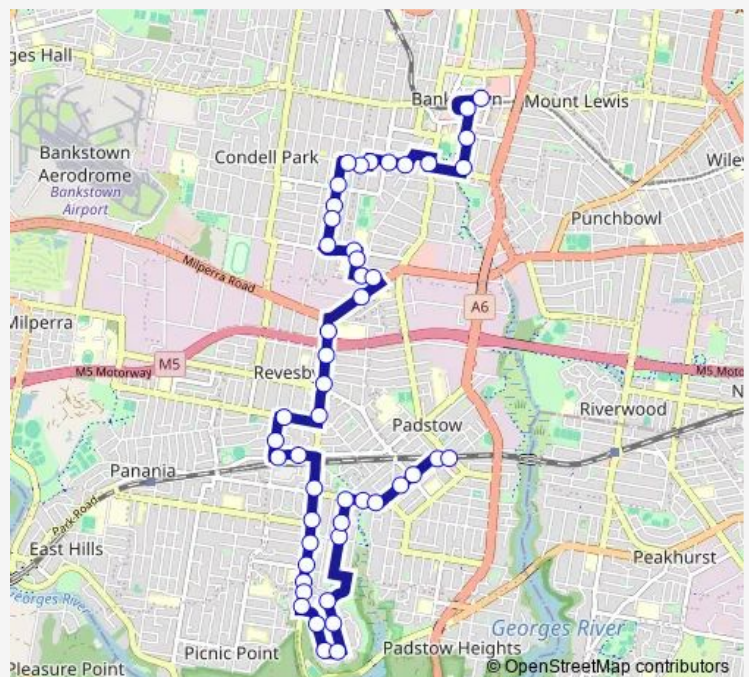

Claribel St Before Canterbury Rd

Canterbury Rd At Lachlan St

The River Rd After Turvey St

The River Rd After South Western Mwy

Route schedule

Bankstown Central, Link Rd, Stand A — Sandakan Rd At Rowell St

Monday 07:33

Tuesday 07:33

Wednesday 07:33

Thursday 07:33

Friday 07:33

Saturday —

Sunday —

Route info

Direction: Bankstown Central, Link Rd, Stand A

Stops: 42

Trip Duration: 0 hour 39 min

926 — Bankstown to Revesby Heights

Revesby Public School, The River Rd

Sphinx Av After Doyle Rd

Sphinx Av At Pyramid Av

Cahors Rd At Iberia St

Padstow War Memorial, Memorial Dr

Faraday Rd At Howard Rd

Howard Rd Opp Padstow Station

Howard Rd After Padstow Pde

Howard Rd At Doyle Rd

Howard Rd Before Fox Cres

Fox Reserve, Howard Rd

Uranus Rd At Virginius St

Uranus Rd At Centaur St