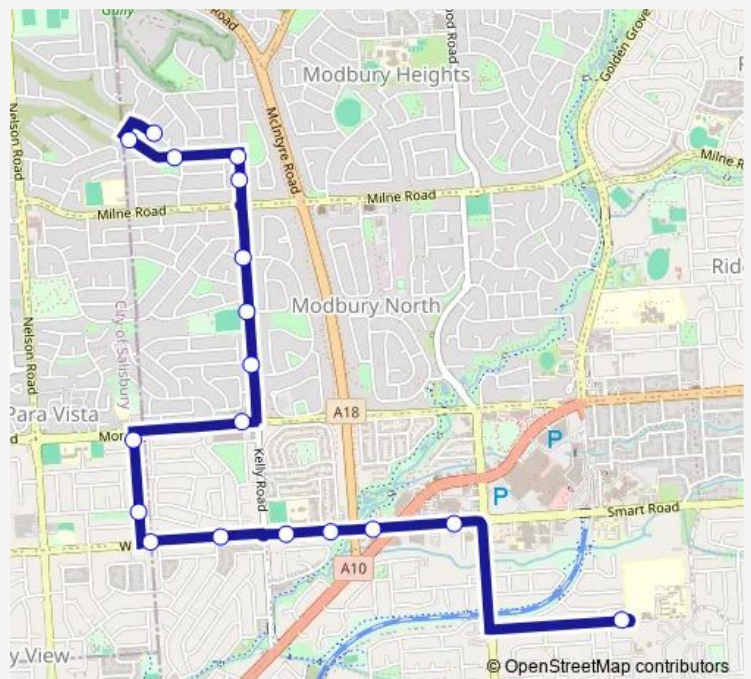

**Bus 926 Modbury High School to Para Hills**

[Go to website](#)

**Direction**

Stop School Modbury High School — Stop School Cumberland Ave / Oakland St

18 stops

[Open route schedule](#)

- Stop School Modbury High School
- Stop 43S Smart Rd - South side
- Stop 44 Wright Rd - South side
- Stop 43A Wright Rd - South side
- Stop 42A Wright Rd - South side
- Stop 41 Wright Rd - South side
- Stop School Wright Rd / Doncaster Ave
- Stop School Charmaine Ave / Stonehenge Bvd
- Stop School Charmaine Ave / Volare Ave
- Stop 29 Montague Rd - North side
- Stop 64 Kelly Rd - West side
- Stop 63 Kelly Rd - West side
- Stop 62 Kelly Rd - West side
- Stop 61 Kelly Rd - West side
- Stop 60 Kelly Rd - West side
- Stop School Billabong Rd / Manooka St
- Stop School Billabong Rd / Duke Ave
- Stop School Cumberland Ave / Oakland St

**Route schedule**

Stop School Modbury High School — Stop School Cumberland Ave / Oakland St

Monday	15:33
Tuesday	15:33
Wednesday	15:33
Thursday	14:43
Friday	15:33
Saturday	—
Sunday	—

**Route info**

Direction: Stop School Modbury High School

Stops: 18

Trip Duration: 0 hour 20 min

926 — Modbury High School to Para Hills

926 Bus time schedules and route maps are available in an offline PDF at [busmaps.com](https://busmaps.com). Use the [busmaps.com](https://busmaps.com) website to see live bus times, train schedule or subway schedule, and step-by-step directions for all public transit in Adelaide