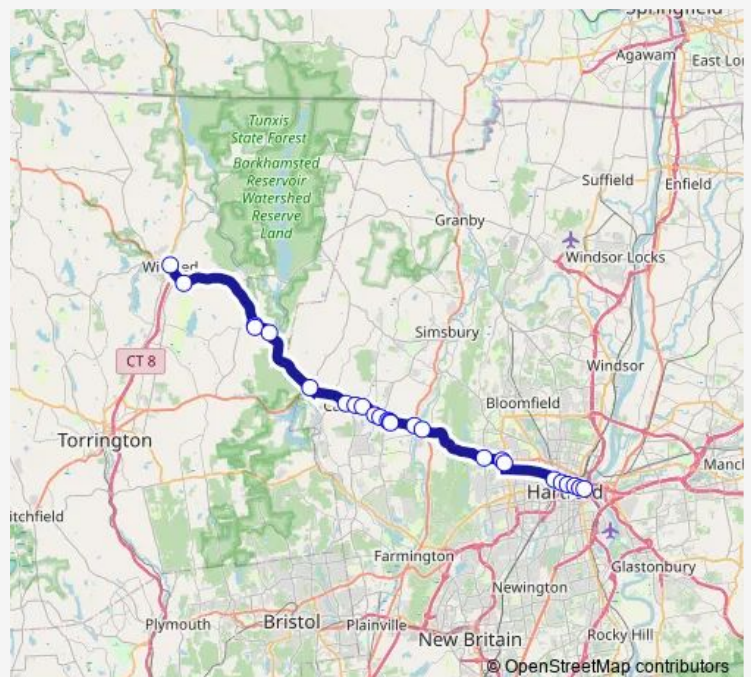

W Main St @ Dale Rd

W Main St @ Shops at Nod Brook

W Main St @ Walmart

Avon Park & Ride (Walmart/Big Y)

W Main St @ Old Farms Rd

E Main St @ Avon Citgo

Albany Ave @ Mountain Rd

Albany Ave @ Mattress Firm

N Main St @ Marshalls

Asylum Ave @ Woodland St

Asylum Ave @ Sigourney St

### Route schedule

Park PI @ NW CT Comm College — Central Row South Side @ Travelers

Monday 05:34-17:27

Tuesday 05:34-17:27

Wednesday 05:34-17:27

Thursday 05:34-17:27

Friday 05:34-17:27

Saturday —

### Route info

Direction: Park PI @ NW CT Comm College

Stops: 25

Trip Duration: 1 hour 1 min

926 — Winsted Exp

Asylum Ave @ Asylum Pl

Asylum St @ Bushnell Park

Pearl St @ Trumbull St