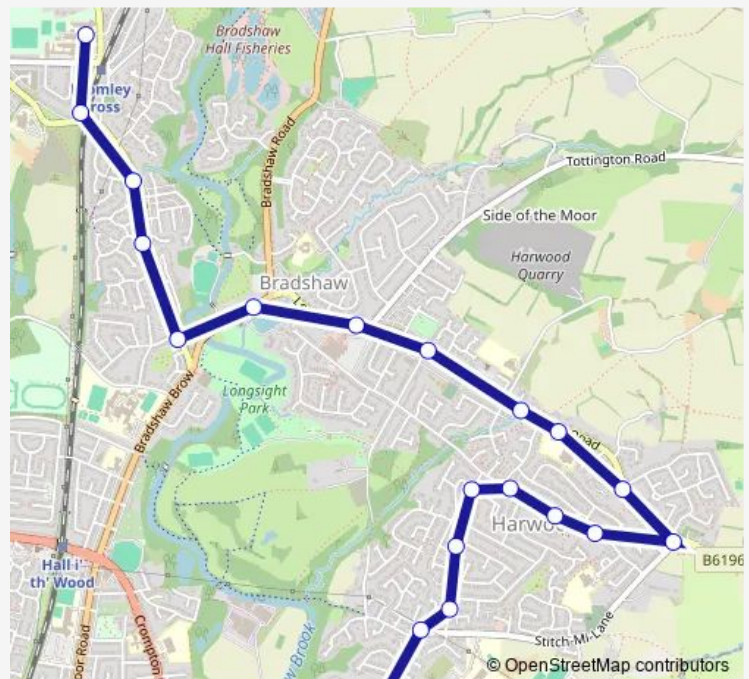

Longsight Lane

Tottington Road

Bradshaw Bridge

Oaks Avenue

Aire Drive

Rigby Lane

Darwen Road

Turton High School

### Route schedule

Padbury Way — Turton High School

Monday 07:58

Tuesday 07:58

Wednesday 07:58

Thursday 07:58

Friday 07:58

Saturday —

### Route info

Direction: Padbury Way

Stops: 20

Trip Duration: 0 hour 32 min

926 — Turton High School - Harwood

**Direction**

Turton High School — Padbury Way

16 stops

[Open route schedule](#)

Turton High School

Bromley Cross Rail Station

Shady Lane

Rigby Lane

Kershaw Street

Bradshaw Bridge

Church Street