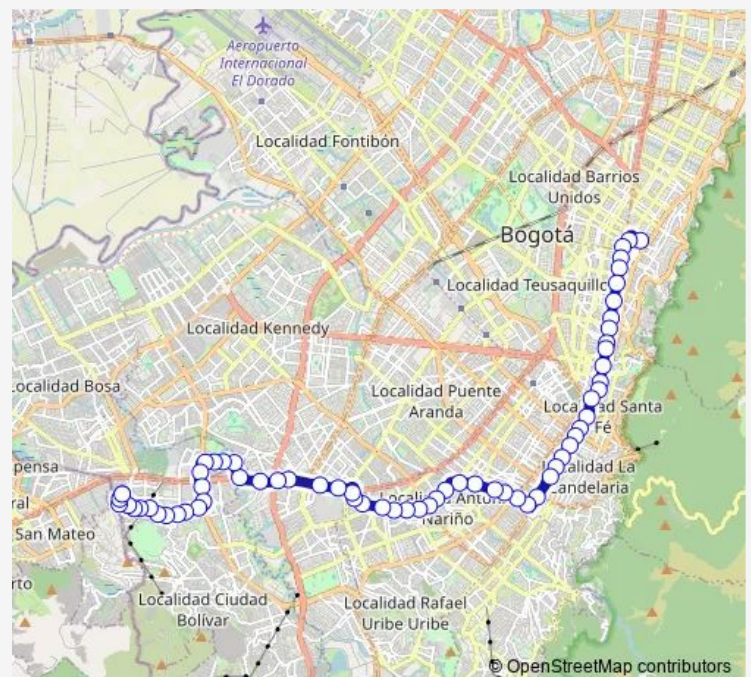

Thursday 04:00-21:31

Friday 04:00-21:31

Saturday 05:29-21:31

Sunday 07:18-19:27

Route info

Direction: CL 59A Sur - KR 76A Perdomo

Stops: 65

Trip Duration: 4 hour 7 min