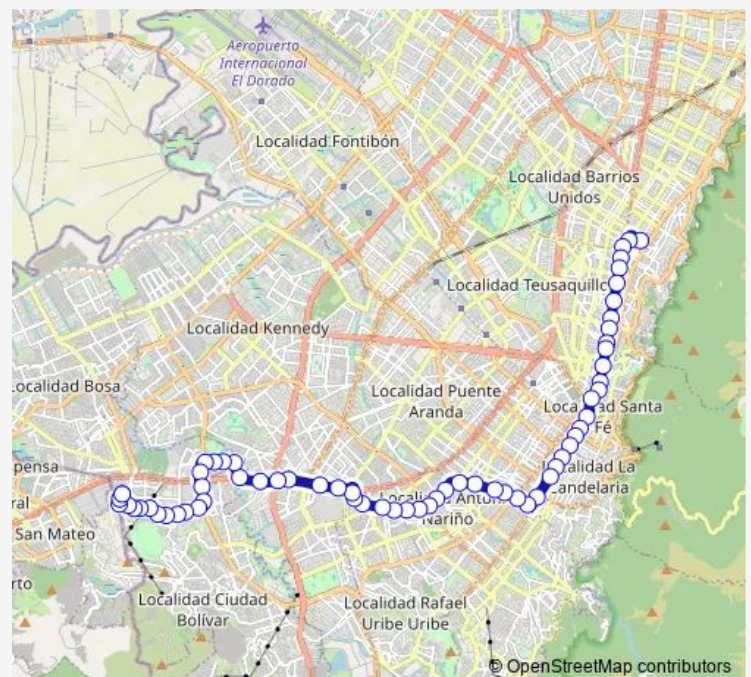

Thursday 04:00-21:31

Friday 04:00-21:31

Saturday 05:29-21:31

Sunday 07:18-19:27

Route info

Direction: CL 59A Sur - KR 76A Perdomo

Stops: 65

Trip Duration: 3 hour 11 min