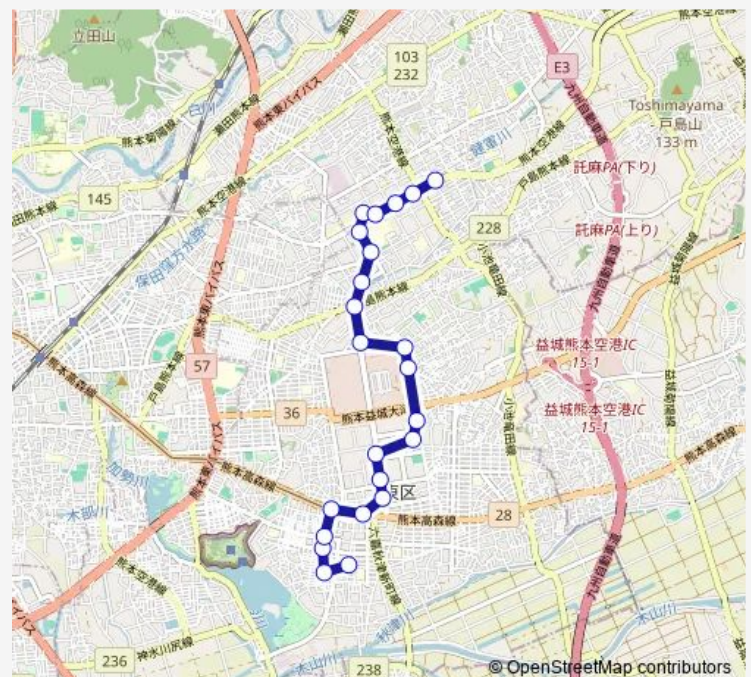

Thursday 07:15-19:18

Friday 07:15-19:18

Saturday 09:19-17:00

Sunday 09:17-17:00

Route info

Direction: 若葉小学校前

Stops: 23

Trip Duration: 0 hour 33 min

■ Y1-1 : 若葉校→健軍電停→東町団地→長嶺団地

福祉センターグラウンド前 (東西線)

長嶺団地

Bus time schedules and route maps are available in an offline PDF at busmaps.com. Use the busmaps.com website to see live bus times, train schedule or subway schedule, and step-by-step directions for all public transit in Kumamoto