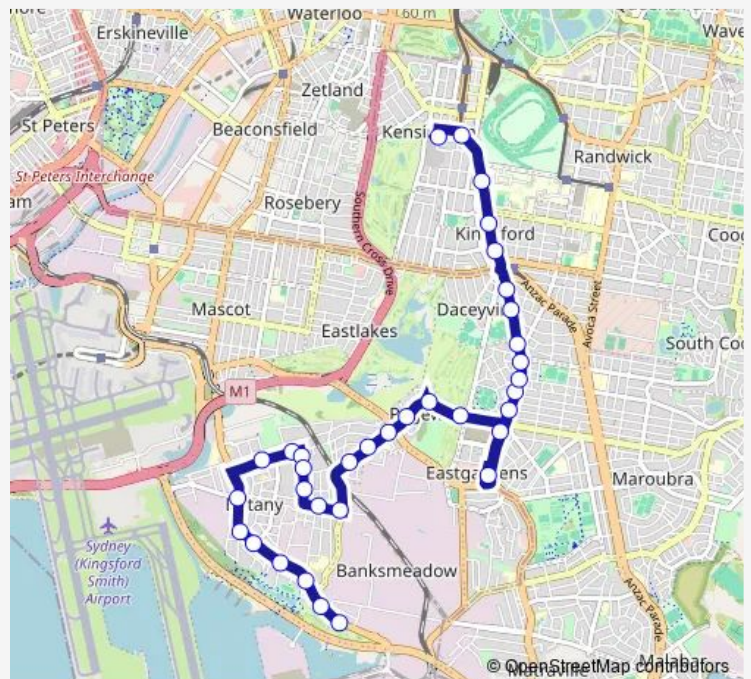

School Bus 667e Banksmeadow (Discovery Cove) to Olsh College Kensington

[Go to website](#)

Direction

Botany Golf Club, Botany Rd — Our Lady Of The Rosary Primary School, Kensington Rd

34 stops

[Open route schedule](#)

Botany Golf Club, Botany Rd

Botany Rd Before Dent St

Botany Rd At Fremlin St

Botany Rd At Tupia St

Botany Rd Opp Tenterden Rd

Botany Rd At Chelmsford Av

Botany Rd At Hale St

Banksia St At Daniel St

Banksia St After Jasmine St

William St At Brown Av

William St Before Morgan St

William St At Hambly St

Swinbourne St At Queen St

Swinbourne St At Stephen Rd

Page St After Dudley St

Page St At Holloway St

Page St After Dalley Av

Page St At Cowper Av

Heffron Rd At Page St

Heffron Rd Before Banks Av

Route schedule

Botany Golf Club, Botany Rd — Our Lady Of The Rosary Primary School, Kensington Rd

Monday 07:23

Tuesday 07:23

Wednesday 07:23

Thursday 07:23

Friday 07:23

Saturday —

Sunday —

Route info

Direction: Botany Golf Club, Botany Rd

Stops: 34

Trip Duration: 0 hour 39 min

667e — Banksmeadow (Discovery Cove) to Olsh College Kensington