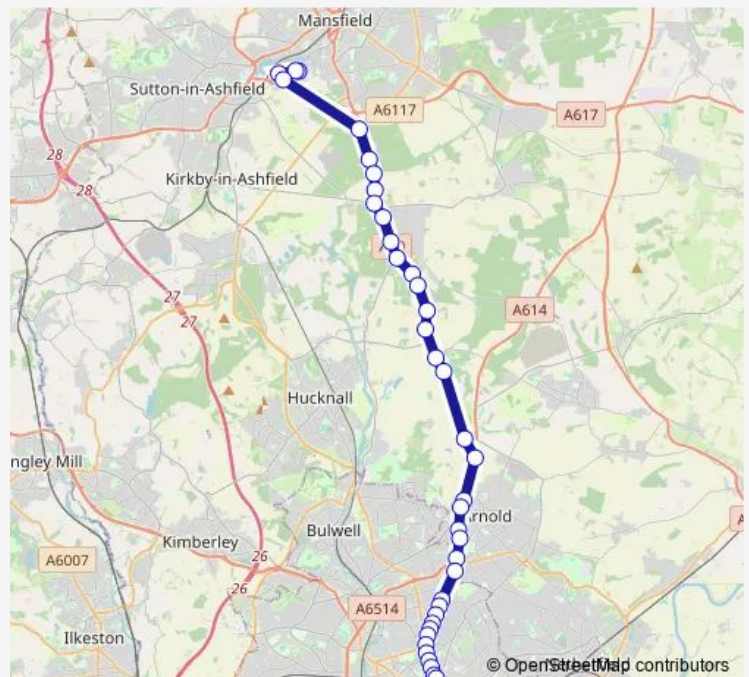

### Direction

Glenair — Victoria Bus Station

38 stops

[Open route schedule](#)

- Glenair
- Reflex
- Amazon
- Amazon Summit Park
- Thieves Wood Lane
- Portland College
- Nottingham Road
- Ricket Lane
- Larch Farm
- Nottingham Road
- Nottingham Road
- Blidworth Waye
- Kighill Lane
- Grays Drive
- Barracks Farm
- Forest Farm
- Burntstump Hill
- South Lodge
- Lamins Lane
- Mansfield Road
- Redhill Lodge Drive

### Route schedule

Glenair — Victoria Bus Station

Monday	05:35-18:25
Tuesday	05:35-18:25
Wednesday	05:35-18:25
Thursday	05:35-18:25
Friday	05:35-18:25
Saturday	05:35-18:25
Sunday	05:35-18:25

### Route info

Direction: Glenair

Stops: 38

Trip Duration: 0 hour 42 min

■ A3 — Nottingham - Glenair

Cemetery

Salop Street

Byron Street

## Route info

Direction: Victoria Bus Station

Stops: 49

Trip Duration: 0 hour 50 min

Cross Street

Cemetery

Redhill Lodge Drive

Henry Street