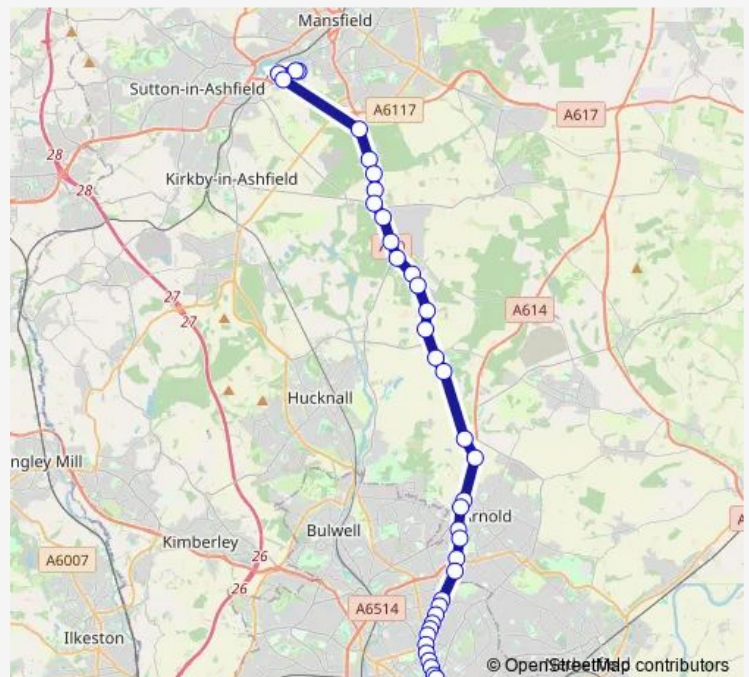

### Direction

Glenair — Victoria Bus Station

38 stops

[Open route schedule](#)

- Glenair
- Reflex
- Amazon
- Amazon Summit Park
- Thieves Wood Lane
- Portland College
- Nottingham Road
- Ricket Lane
- Larch Farm
- Nottingham Road
- Nottingham Road
- Blidworth Waye
- Kighill Lane
- Grays Drive
- Barracks Farm
- Forest Farm
- Burntstump Hill
- South Lodge
- Lamins Lane
- Mansfield Road
- Redhill Lodge Drive

### Route schedule

Glenair — Victoria Bus Station

|           |             |
|-----------|-------------|
| Monday    | 05:35-18:25 |
| Tuesday   | 05:35-18:25 |
| Wednesday | 05:35-18:25 |
| Thursday  | 05:35-18:25 |
| Friday    | 05:35-18:25 |
| Saturday  | 05:35-18:25 |
| Sunday    | 05:35-18:25 |

### Route info

Direction: Glenair

Stops: 38

Trip Duration: 0 hour 42 min

■ A3 — Nottingham - Glenair

Cemetery

Salop Street

Byron Street

## Route info

Direction: Victoria Bus Station

Stops: 49

Trip Duration: 0 hour 50 min

Cross Street

Cemetery

Redhill Lodge Drive

Henry Street