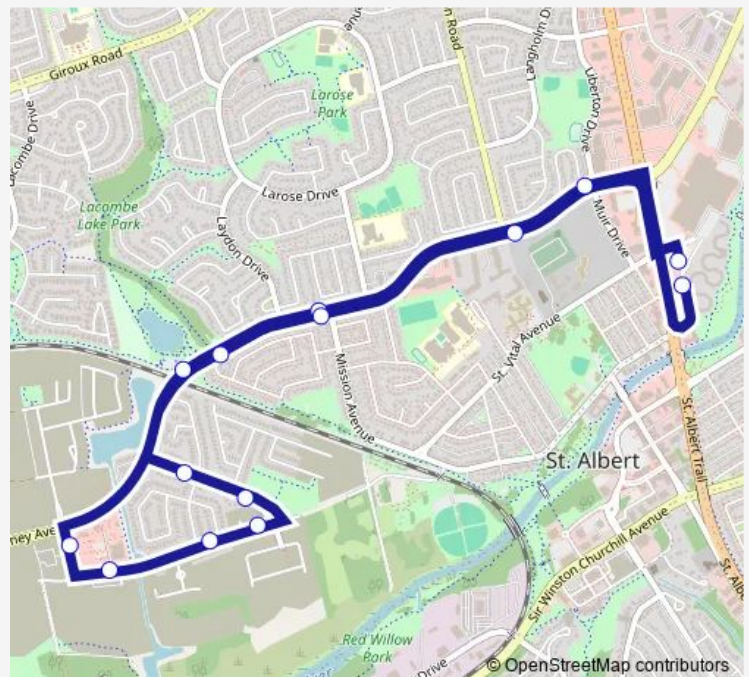

Bus A3 Riverside

[Go to website](#)

Direction

St. Albert Centre Exchange — St. Albert Centre Exchange

14 stops

[Open route schedule](#)

St. Albert Centre Exchange

McKenney Ave & Muir Dr

McKenney Ave & Mission Ave

McKenney Ave & Lacombe Lake Park

Riverside Dr & Red Fox Way

Riverside Dr & Riviere Terr

Rankin Dr & Riverside Dr

Riverside Dr & Robin Way

Rankin Dr & Co-op

Rose Gate & McKenney Ave

McKenney Ave & Morgan Cr

McKenney Ave & Mission Ave

McKenney Ave & Dawson Rd

St. Albert Centre Exchange

Route schedule

St. Albert Centre Exchange — St. Albert Centre Exchange

Monday 05:41-18:33

Tuesday 05:41-18:33

Wednesday 05:41-18:33

Thursday 05:41-18:33

Friday 05:41-18:33

Saturday —

Sunday —

Route info

Direction: St. Albert Centre Exchange

Stops: 14

Trip Duration: 0 hour 21 min

■ A3 — Riverside

BusMaps