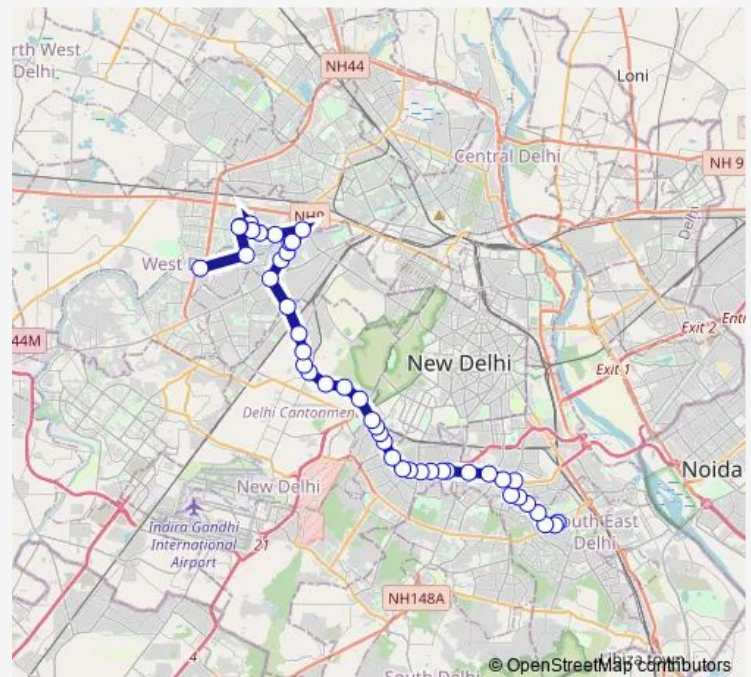

South Moti Bagh (Ring Road)

Moti Bagh Gurudawara Nanakpura

Satya Niketan

Route schedule

Nehru Place Terminal — Sayed Nangloi

Monday 11:45-20:45

Tuesday 11:45-20:45

Wednesday 11:45-20:45

Thursday 11:45-20:45

Friday 11:45-20:45

Saturday 11:45-20:45

Sunday 11:45-20:45

Route info

Direction: Nehru Place Terminal

Stops: 44

Trip Duration: 1 hour 57 min

529splup

BusMaps

Arsd College (Dhaura Kuan)

Dhaura Kuan (Ring Road)

R R Lines

Garrison Engg.

Barar Square

COD Ring Road