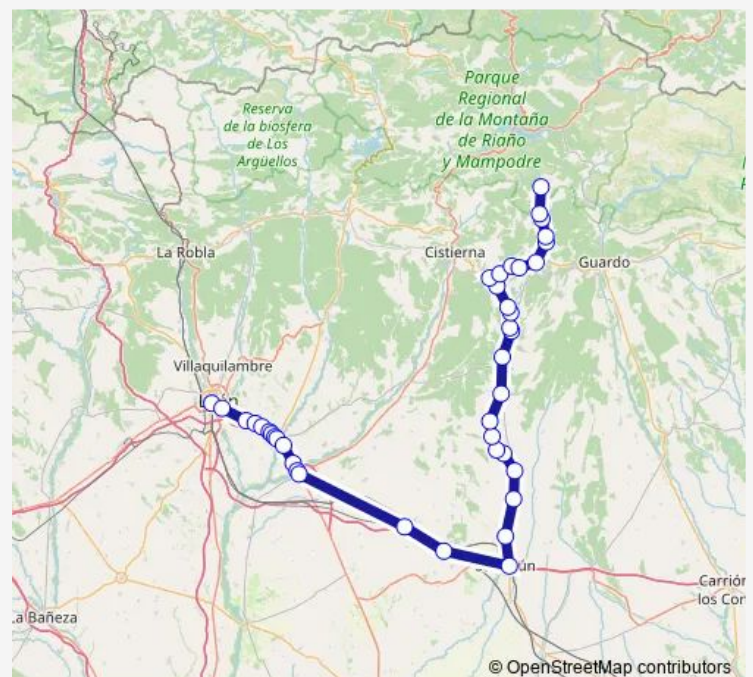

Santa Maria Del Rio

### Route schedule

Leon — Prioro

Monday 17:00

Tuesday —

Wednesday 17:00

Thursday —

Friday 17:00

Saturday —

### Route info

Direction: Leon

Stops: 40

Trip Duration: 2 hour 15 min

■ ALSA - Leon-Prior — Leon-Sahagun-Prioro

Castroañe

Villamartin De Don Sancho

Villaverde De Arcayos