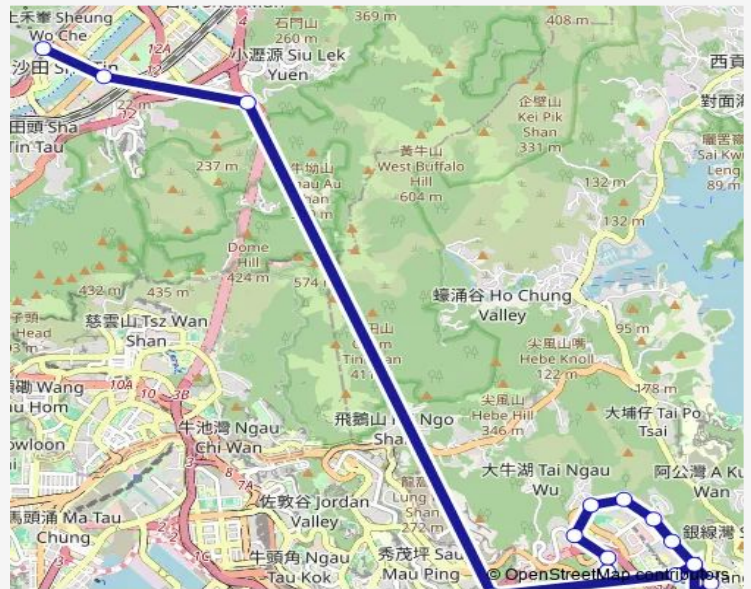

[Ctb] King LAM Estate, PO LAM Road North[[Kmb+Ctb] King LAM Estate/
King LAM Estate, PO LAM Road North[[Kmb] King LAM Estate

[Ctb] Chung WA Road[[Kmb+Ctb] Chung WA Road/
Chung WA Road[[Kmb] Chung WA Road

[Ctb] NAN Fung Plaza, PUI Shing Road[[Kmb+Ctb] PUI Shing Road/
Nan Fung Plaza, PUI Shing Road[[Kmb] PUI Shing Road

Route schedule

[Ctb] Hong Sing Garden[[Kmb+Ctb] Hong Sing Garden BUS Terminus/
Hong Sing Garden[[Kmb] Hong Sing Garden BUS Terminus — [Ctb] SHA TIN Station[[Kmb+Ctb] SHA TIN Station BUS Terminus/
Sha TIN Station[[Kmb] SHA TIN Station BUS Terminus

Monday	07:05
Tuesday	07:05
Wednesday	07:05
Thursday	07:05
Friday	07:05
Saturday	—
Sunday	—

Route info

Direction: [Ctb] Hong Sing Garden[[Kmb+Ctb] Hong Sing Garden BUS Terminus/
Hong Sing Garden[[Kmb] Hong Sing Garden BUS Terminus

Stops: 15

Trip Duration: 1 hour 2 min

798A — Tseung Kwan O (Hong Sing Garden) - SHA TIN Station **BusMaps**

[Ctb] HAU TAK Estate, PO Ning Road[[Kmb+Ctb] HAU
TAK Estate/
Tak FU House, PO Ning Road[[Kmb]
HAU TAK Estate