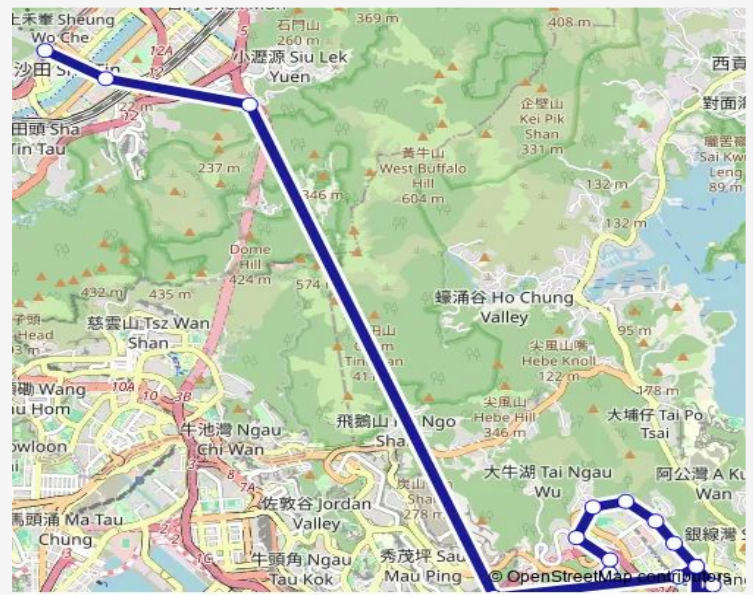

[Ctb] King LAM Estate, PO LAM Road North[[Kmb+Ctb] King LAM Estate/
King LAM Estate, PO LAM Road North[[Kmb] King LAM Estate

[Ctb] Chung WA Road[[Kmb+Ctb] Chung WA Road/
Chung WA Road[[Kmb] Chung WA Road

[Ctb] NAN Fung Plaza, PUI Shing Road[[Kmb+Ctb] PUI Shing Road/
Nan Fung Plaza, PUI Shing Road[[Kmb] PUI Shing Road

Route schedule

[Ctb] Hong Sing Garden[[Kmb+Ctb] Hong Sing Garden BUS Terminus/
Hong Sing Garden[[Kmb] Hong Sing Garden BUS Terminus — [Ctb] SHA TIN Station[[Kmb+Ctb] SHA TIN Station BUS Terminus/
Sha TIN Station[[Kmb] SHA TIN Station BUS Terminus

Monday	07:05
Tuesday	07:05
Wednesday	07:05
Thursday	07:05
Friday	07:05
Saturday	—
Sunday	—

Route info

Direction: [Ctb] Hong Sing Garden[[Kmb+Ctb] Hong Sing Garden BUS Terminus/
Hong Sing Garden[[Kmb] Hong Sing Garden BUS Terminus

Stops: 15

Trip Duration: 0 hour 48 min

798a — Tseung Kwan O (Hong Sing Garden) - SHA TIN Station **BusMaps**

[Ctb] HAU TAK Estate, PO Ning Road[[Kmb+Ctb] HAU
TAK Estate/
Hau TAK Estate, PO Ning Road[[Kmb]
HAU TAK Estate