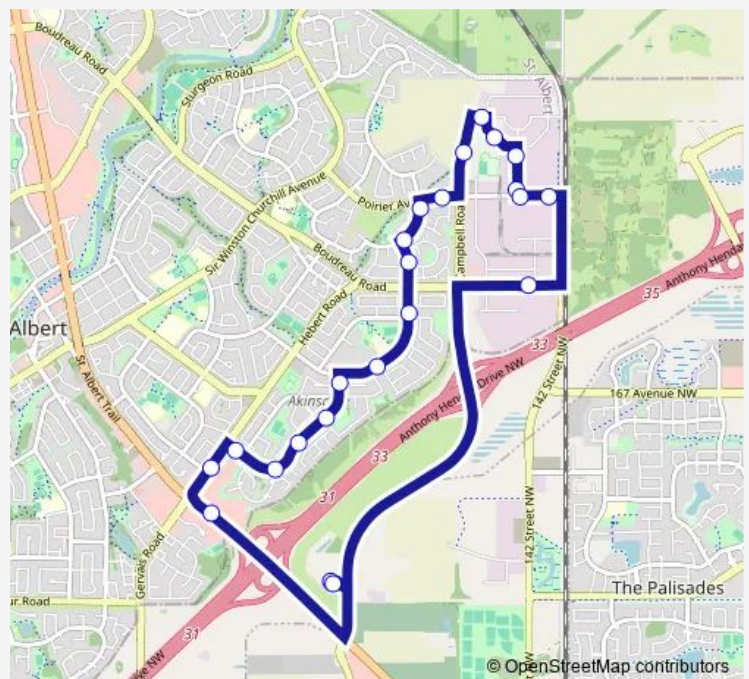

Chevigny Street & Carleton Drive

Chevigny Street & Corriveau Avenue

Corriveau Avenue & Chevigny Street

Corriveau Avenue & Veness Road

**Route schedule**

Nakî Transit Station and Park and Ride — Nakî Transit Station and Park and Ride

Monday	16:04-18:26
Tuesday	16:04-18:26
Wednesday	16:04-18:26
Thursday	16:04-18:26
Friday	16:04-18:26
Saturday	—
Sunday	—

**Route info**

Direction: Nakî Transit Station and Park and Ride

Stops: 23

Trip Duration: 0 hour 27 min