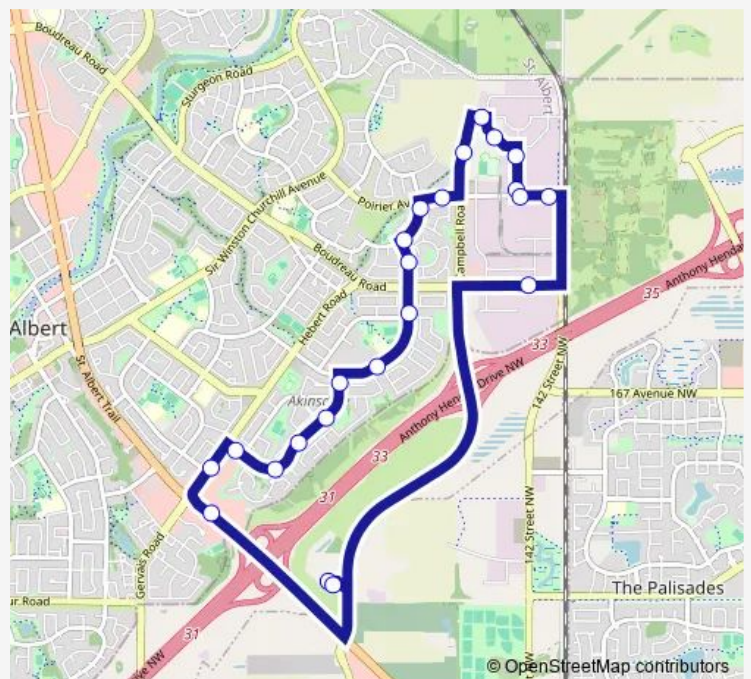

Chevigny Street & Carleton Drive

Chevigny Street & Corriveau Avenue

Corriveau Avenue & Chevigny Street

Corriveau Avenue & Veness Road

**Route schedule**

Nakî Transit Station and Park and Ride — Nakî Transit Station and Park and Ride

Monday	16:04-18:26
Tuesday	16:04-18:26
Wednesday	16:04-18:26
Thursday	16:04-18:26
Friday	16:04-18:26
Saturday	—
Sunday	—

**Route info**

Direction: Nakî Transit Station and Park and Ride

Stops: 23

Trip Duration: 0 hour 24 min