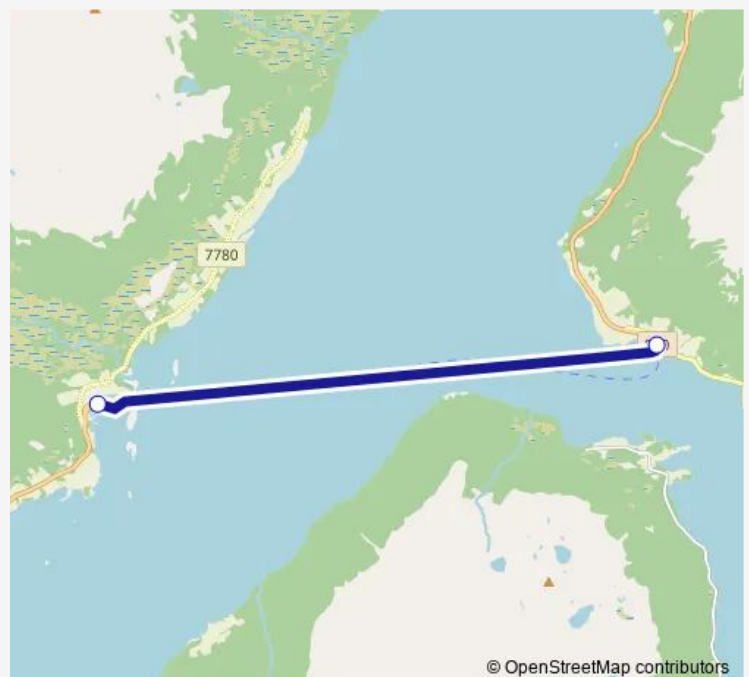

Ferry 170 Refsnes - Flesnes

[Go to website](#)**Direction**

Flesnes ferjekai — Refsnes ferjekai

2 stops

[Open route schedule](#)

Flesnes ferjekai

Refsnes ferjekai

Route schedule

Flesnes ferjekai — Refsnes ferjekai

Monday	06:30-21:30
Tuesday	06:30-21:30
Wednesday	06:30-21:30
Thursday	06:30-21:30
Friday	06:30-21:30
Saturday	08:30-21:30
Sunday	08:30-21:30

Route info

Direction: Flesnes ferjekai

Stops: 2

Trip Duration: 0 hour 20 min

■ 170 — Refsnes - Flesnes

Direction

Revsnes ferjekai — Flesnes ferjekai

2 stops

[Open route schedule](#)

Revsnes ferjekai

Route info

Direction: Revsnes ferjekai

Stops: 2

Trip Duration: 0 hour 20 min

170 Ferry time schedules and route maps are available in an offline PDF at busmaps.com. Use the busmaps.com website to see live bus times, train schedule or subway schedule, and step-by-step directions for all public transit in Borkenes