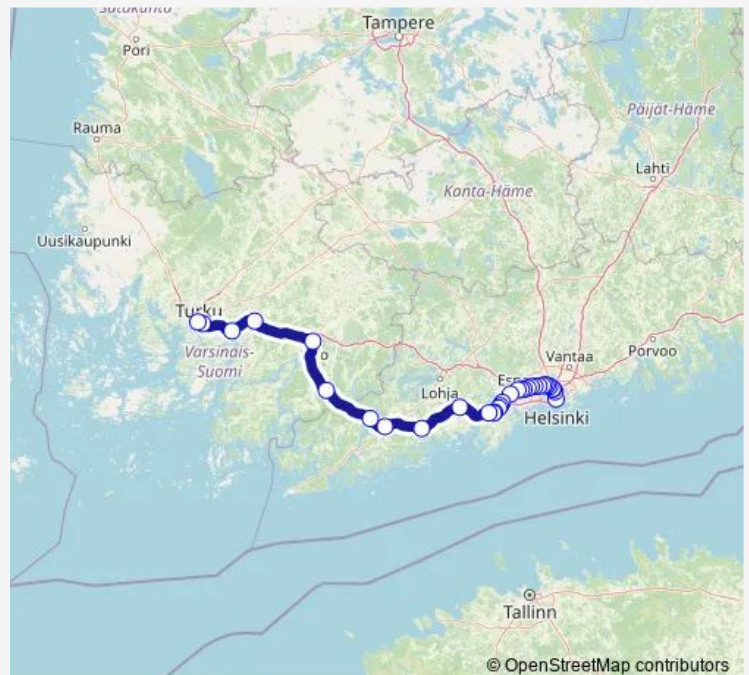

Long Distance Trains S 957 Helsinki - Turku

[Go to website](#)

Direction

undefined — undefined

0 stops

[Open route schedule](#)

Route schedule

undefined — undefined

Monday 14:35

Tuesday 14:35

Wednesday 14:35

Thursday 14:35

Friday 14:35

Saturday 14:35

Sunday —

Route info

Direction:

Stops: 0

Trip Duration: — min

■ S 957 — Helsinki - Turku

Direction

Helsinki — Turku

32 stops

[Open route schedule](#)