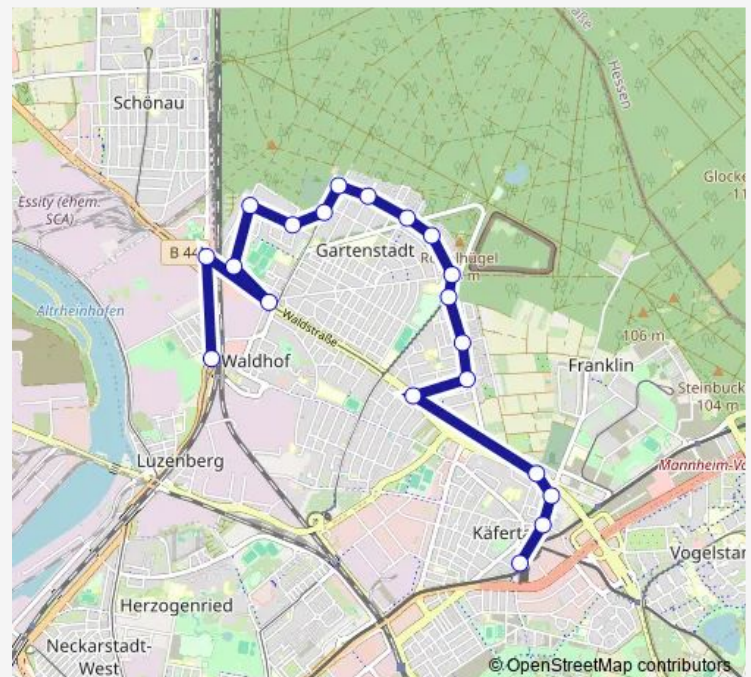

### Route schedule

Käfertal, Käfertaler Wald — Luzenberg

Monday 07:06

Tuesday 07:06

Wednesday 07:06

Thursday 07:06

Friday 07:06

Saturday —

### Route info

Direction: Käfertal, Käfertaler Wald

Stops: 14

Trip Duration: 0 hour 17 min

## Route info

Direction: Käfertal, Bahnhof (Rnv)

Stops: 20

Trip Duration: 0 hour 25 min

## Route info

Direction: Waldhof, Bahnhof

Stops: 22

Trip Duration: 0 hour 25 min

RNV 55 Bus time schedules and route maps are available in an offline PDF at [busmaps.com](https://busmaps.com). Use the [busmaps.com](https://busmaps.com) website to see live bus times, train schedule or subway schedule, and step-by-step directions for all public transit in Mannheim