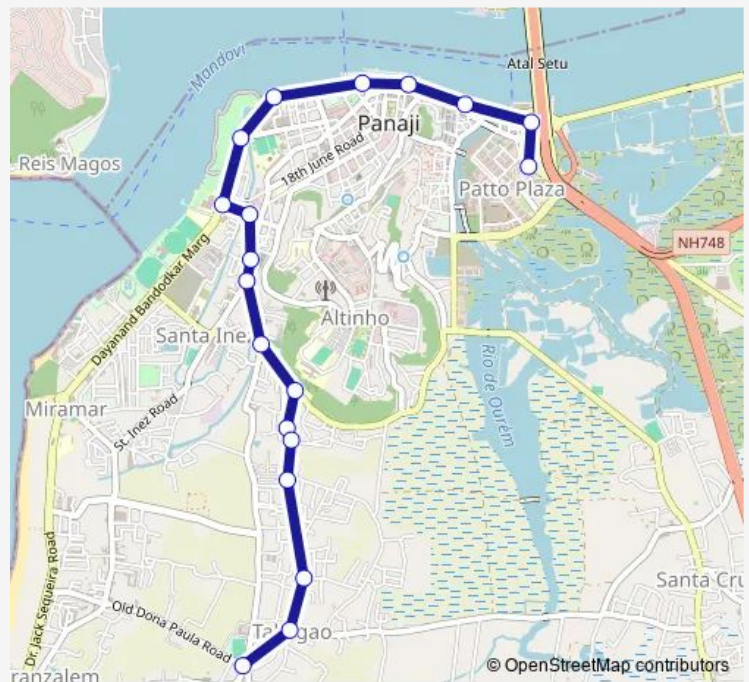

Saturday 07:00-20:45

Sunday 07:00-20:45

Route info

Direction: Panaji Bus Stand

Stops: 19

Trip Duration: 0 hour 40 min

■ PVT-Pni30 — Panaji - Aradi Bandh via Stinez

Direction

Taleigao

TB Hospital B

Madhuban Circle A

Near Union Bank Junction

St. Inez Church B

St. Inez Circle A

Kala Academy B

Children's Park A