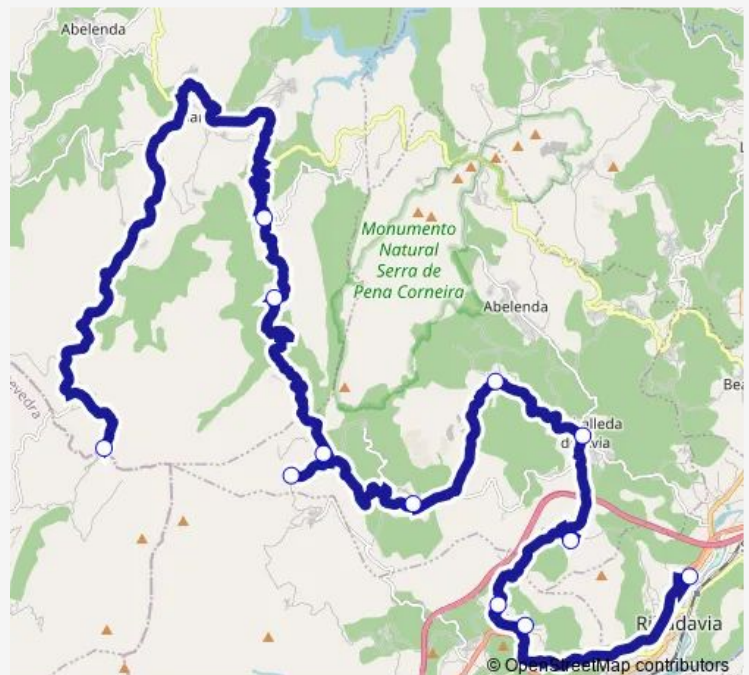

**Route schedule**

IES DE Ribadavia — Lagoa (praza)

Monday 17:40

Tuesday 14:20

Wednesday 14:20

Thursday 14:20

Friday 14:20

Saturday —

Sunday —

**Route info**

Direction: IES DE Ribadavia

Stops: 12

Trip Duration: 1 hour 15 min

■ XG604018 — IES de Ribadavia-Lagoa (praza)

**BusMaps**

**Direction**

Lagoa (praza) — IES DE Ribadavia

12 stops

[Open route schedule](#)

Lagoa (praza)

Barroso

Vilar

OS Prados

AS Laceiras

## Route info

Direction: Lagoa (praza)

Stops: 12

Trip Duration: 1 hour 5 min

XG604018 Bus time schedules and route maps are available in an offline PDF at [busmaps.com](https://busmaps.com). Use the [busmaps.com](https://busmaps.com) website to see live bus times, train schedule or subway schedule, and step-by-step directions for all public transit in Carballeda de Avia