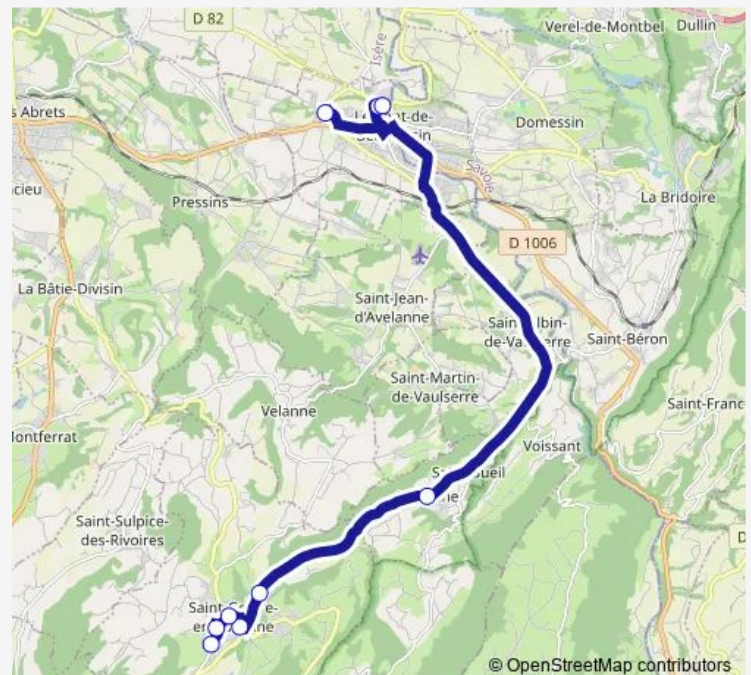

Direction

Basset — College LE Guillon

15 stops

[Open route schedule](#)

- Basset
- Choche - Boulongeat
- Choche - LE Paris
- Choche - LES Brosses
- Place Chaffardiere
- Champet
- LA Pale
- LE Donnat
- LE Foyer Municipal
- Rd82
- LA Buquiniere 2
- LA Buquiniere
- College J. D'ARC - C.E.Rural
- Lycee Pravaz
- College LE Guillon

Route schedule

Basset — College LE Guillon

| | |
|-----------|-------|
| Monday | 07:04 |
| Tuesday | 07:04 |
| Wednesday | 07:04 |
| Thursday | 07:04 |
| Friday | 07:04 |
| Saturday | — |
| Sunday | — |

Route info

Direction: Basset

Stops: 15

Trip Duration: 0 hour 44 min

Direction

College LE Guillon — Consuoz Aribus

14 stops

[Open route schedule](#)