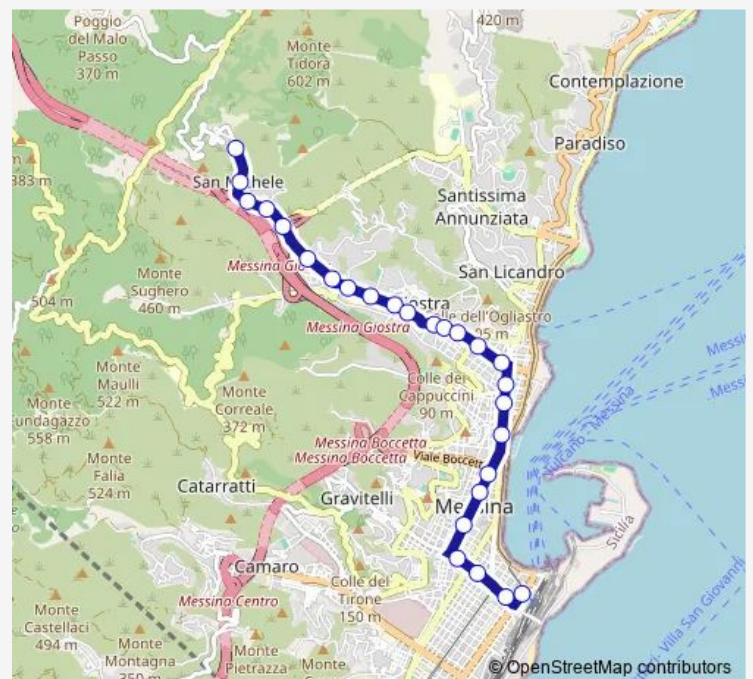

Thursday —

Friday —

Saturday —

Sunday

06:43-21:30

Route info

Direction: 1611

Stops: 26

Trip Duration: 0 hour 20 min

■ 18-19 — V.le Giostra - S. Michele

BusMaps

1510

1129

246

247

1125

Direction

100 — 611

29 stops

[Open route schedule](#)

100

101

102

103

—

Sunday

07:13-19:34

Route info

Direction: 100

Stops: 36

Trip Duration: 0 hour 38 min

622