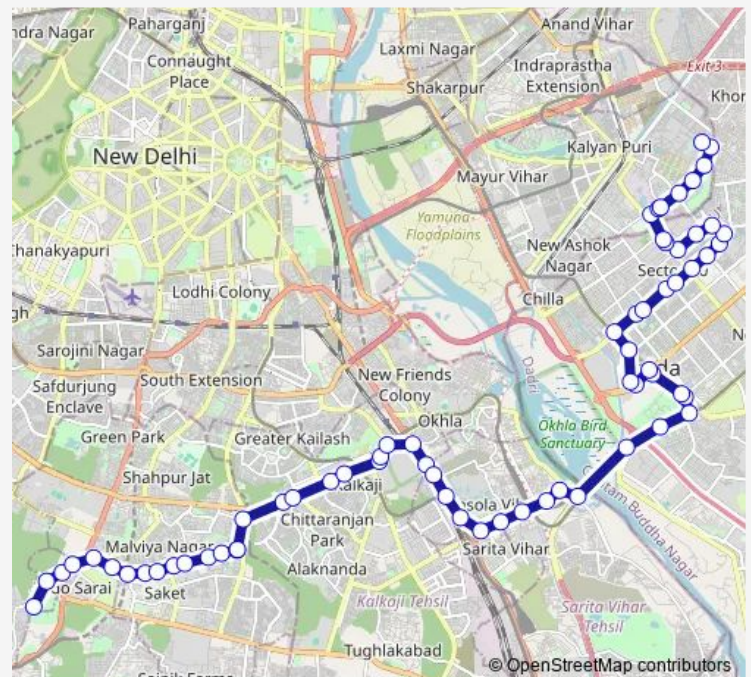

Thursday 04:20-21:00

Friday 04:20-21:00

Saturday 04:20-21:00

Sunday 04:20-21:00

Route info

Direction: Mehrauli Terminal

Stops: 66

Trip Duration: 1 hour 59 min