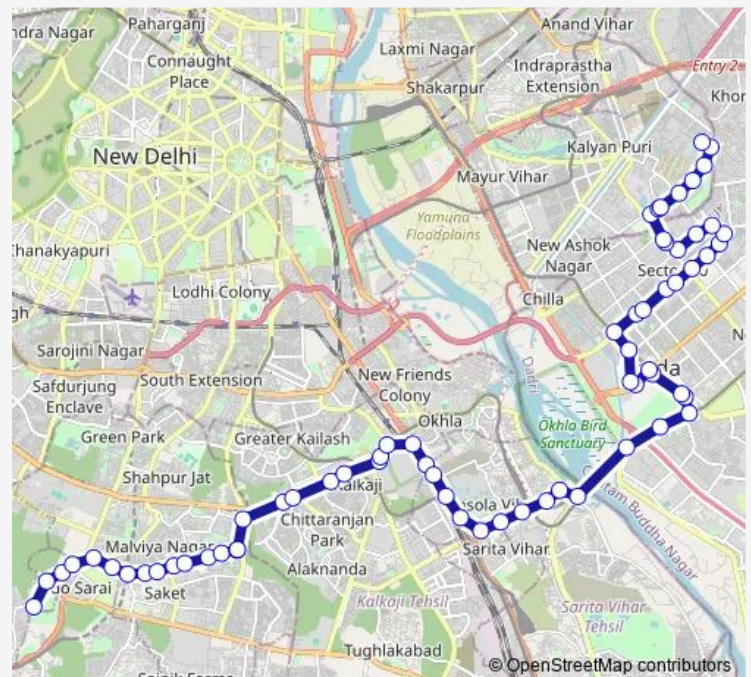

Bus 493up

[Go to website](#)

Direction

Mehrauli Terminal — Mayur Vihar Ph III Paper Market

66 stops

[Open route schedule](#)

Mehrauli Terminal

Qutub Minar

T B Hospital

DDA Flats Lado Sarai

PTS (Geetanjali Enclave)

PNB Geetanjali

Saket A Block (Malviya Nagar Metro Station)

Press Enclave

Haujrani / Maxhospital

Hauj Rani

Khirki Village

Psri

Vocational College

Sheikh Sarai More

Sheikh Sarai Phase Ii

Chirag Delhi

OS Communications

Pumphosh Enclave

Paras Cinema

Nehru Place Terminal

Kalkaji Mandir

Route schedule

Mehrauli Terminal — Mayur Vihar Ph III Paper Market

Monday 04:20-21:00

Tuesday 04:20-21:00

Wednesday 04:20-21:00

Thursday 04:20-21:00

Friday 04:20-21:00

Saturday 04:20-21:00

Sunday 04:20-21:00

Route info

Direction: Mehrauli Terminal

Stops: 66

Trip Duration: 1 hour 59 min

■ 493up

BusMaps