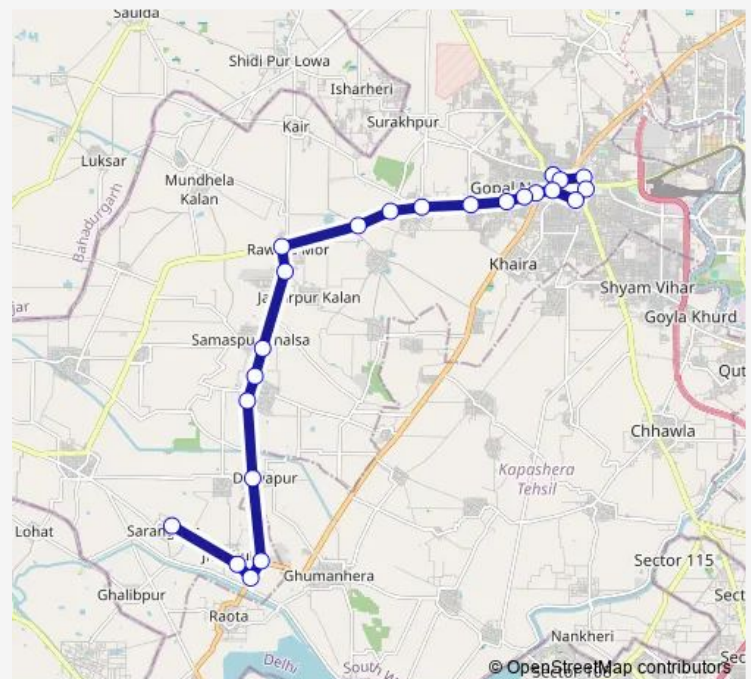

Bus 844stlup2

[Go to website](#)

Direction

Najafgarh Terminal — Sarang Pur Village

23 stops

[Open route schedule](#)

Najafgarh Terminal

Jharoda Crossing/Nazafgarh Terminal

Dariyapur Village / Malikpur Crossing

Jhul-Jhuli Check Post / Ghumanhera Crossing

Jhuljhuli Xing

Route schedule

Najafgarh Terminal — Sarang Pur Village

Monday 12:12-21:48

Tuesday 12:12-21:48

Wednesday 12:12-21:48

Thursday 12:12-21:48

Friday 12:12-21:48

Saturday 12:12-21:48

Sunday 12:12-21:48

Route info

Direction: Najafgarh Terminal

Stops: 23

Trip Duration: 1 hour 12 min

844stlup2

Jhuljhuli Village

Sarang Pur Village

844stlup2 Bus time schedules and route maps are available in an offline PDF at busmaps.com. Use the busmaps.com website to see live bus times, train schedule or subway schedule, and step-by-step directions for all public transit in Najafgarh