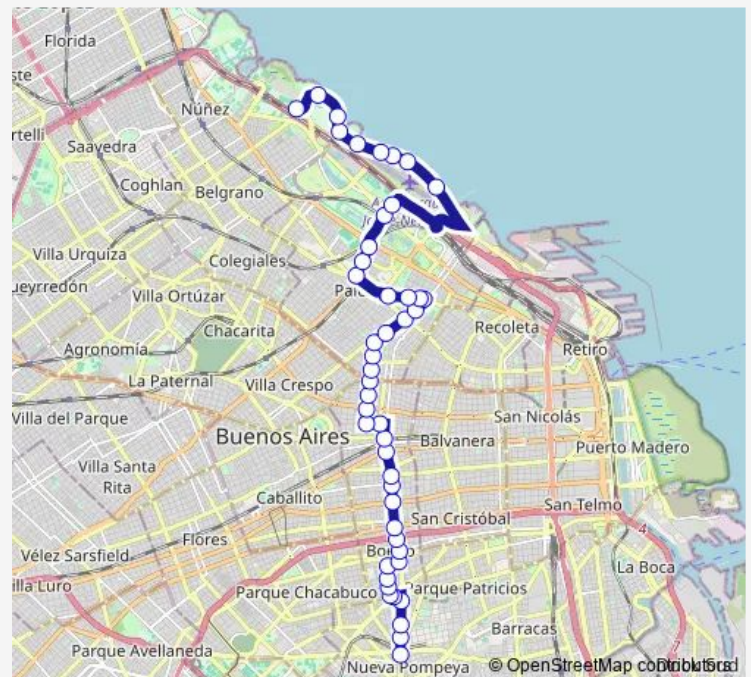

Wednesday 05:30-18:32

Thursday 05:30-18:32

Friday 05:30-18:32

Saturday 05:30-15:28

Sunday —

Route info

Direction: Ciudad Universitaria

Stops: 54

Trip Duration: 1 hour 1 min

160H — Jnamba160

BusMaps

4188 LAS HERAS GENERAL AV.

3950 LAS Heras General Av.

2816 Scalabrini Ortiz Raul

2616 Scalabrini Ortiz Raul

2408 Scalabrini Ortiz Raul Av.

Saturday 07:05-20:07

Sunday —

Route info

Direction: 860 Saenz Av.

Stops: 47

Trip Duration: 0 hour 52 min

1699 GASCON

2073 Araoz