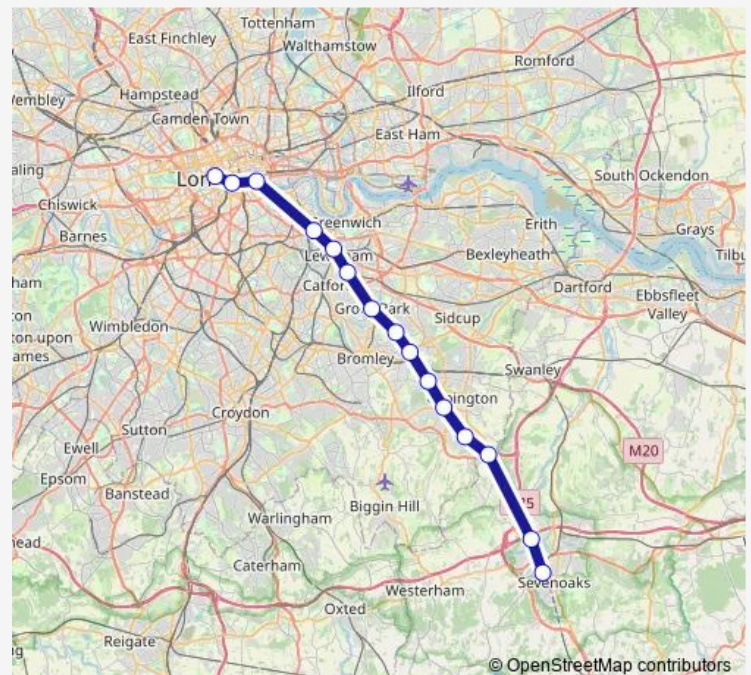

### Route schedule

London Charing Cross — Sevenoaks

Monday 05:34-23:34

Tuesday 05:34-23:34

Wednesday 05:34-23:34

Thursday 05:34-23:34

Friday 05:34-23:34

Saturday 05:34-23:34

### Route info

Direction: London Charing Cross

Stops: 15

Trip Duration: 0 hour 56 min

■ Se:Chx->Sev — SE train service from CHX to Sev

Se:Chx->Sev Rail time schedules and route maps are available in an offline PDF at [busmaps.com](https://busmaps.com). Use the [busmaps.com](https://busmaps.com) website to see live bus times, train schedule or subway schedule, and step-by-step directions for all public transit in London