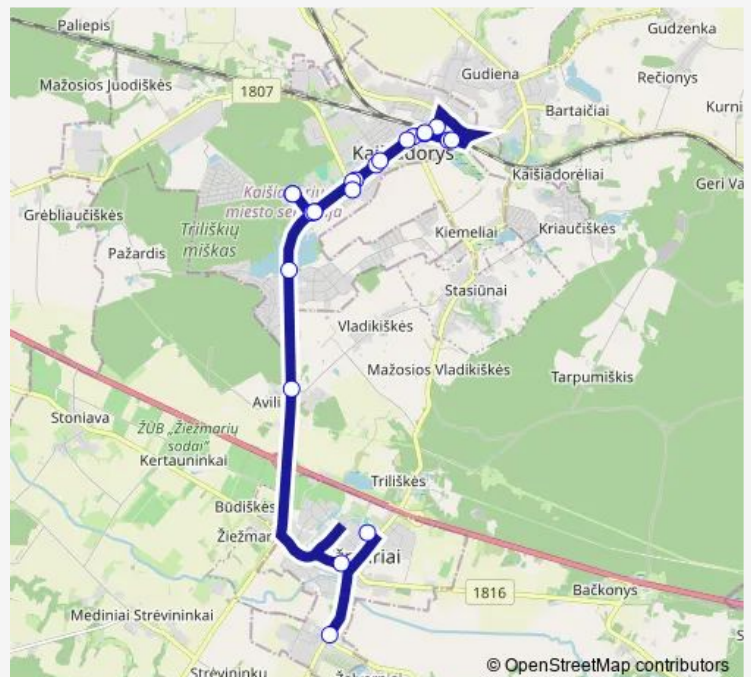

Thursday 07:55

Friday 07:55

Saturday 07:55

Sunday 07:55

Route info

Direction: Melioratorių gyv.

Stops: 22

Trip Duration: 0 hour 43 min