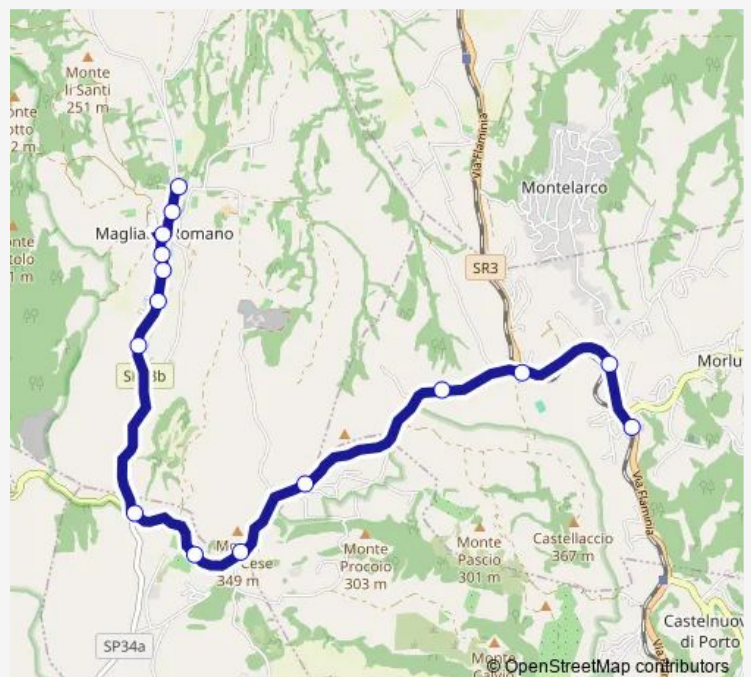

Magliano R. | Piazza Risorgimento # f11396

Magliano R. | Via Carmine # f11393

Magliano R. | Via Magliano # f11394

Route schedule

Morlupo | Stazione # f2252 — Magliano R. | Via Magliano # f11394

Monday 07:50-20:00

Tuesday 07:50-20:00

Wednesday 07:50-20:00

Thursday 07:50-20:00

Friday 07:50-20:00

Saturday 10:20-20:00

Sunday —

Route info

Direction: Morlupo | Stazione # f2252

Stops: 15

Trip Duration: 0 hour 20 min

Morlupo - Magliano Romano # Aa43a

Bus time schedules and route maps are available in an offline PDF at busmaps.com. Use the busmaps.com website to see live bus times, train schedule or subway schedule, and step-by-step directions for all public transit in Magliano Romano