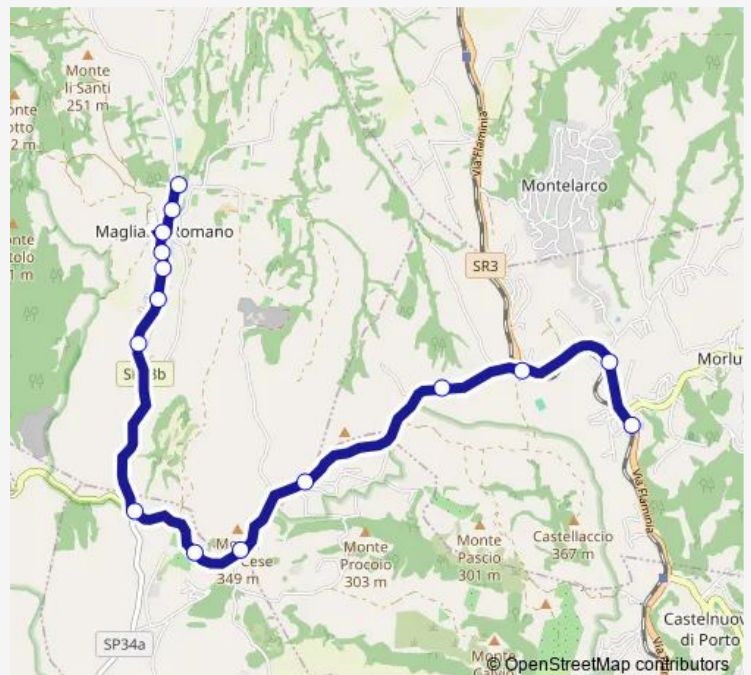

Magliano R. | Piazza Risorgimento # f11396

Magliano R. | Via Carmine # f11393

Magliano R. | Via Magliano # f11394

**Route schedule**

Morlupo | Stazione # f2252 — Magliano R. | Via Magliano # f11394

Monday 07:50-20:00

Tuesday 07:50-20:00

Wednesday 07:50-20:00

Thursday 07:50-20:00

Friday 07:50-20:00

Saturday 10:20-20:00

Sunday —

**Route info**

Direction: Morlupo | Stazione # f2252

Stops: 15

Trip Duration: 0 hour 15 min

Morlupo - Magliano Romano # Aa43a

Bus time schedules and route maps are available in an offline PDF at [busmaps.com](https://busmaps.com). Use the [busmaps.com](https://busmaps.com) website to see live bus times, train schedule or subway schedule, and step-by-step directions for all public transit in Magliano Romano