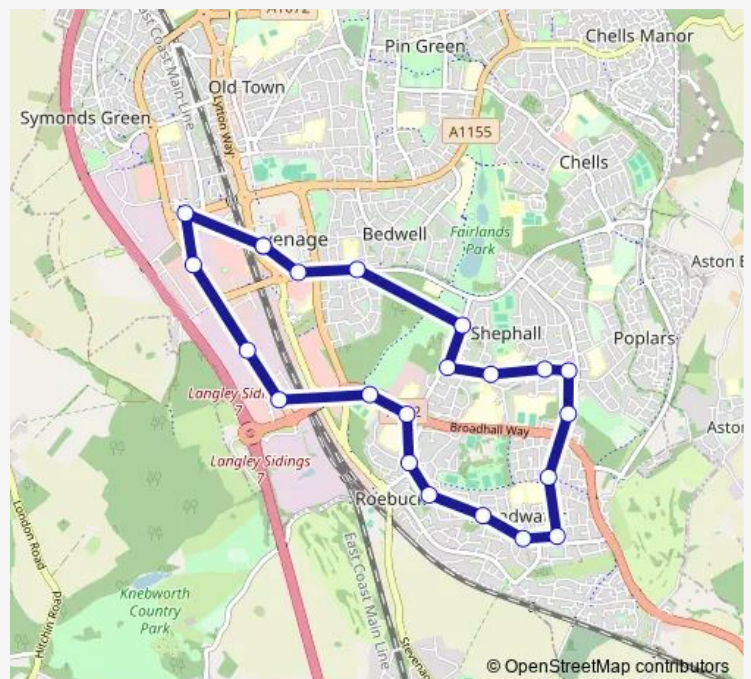

Gunnels Wood Park

Robertson House

Gunnels Wood Road

Route schedule

Bus Station — Bus Station

Monday 06:07-17:22

Tuesday 06:07-17:22

Wednesday 06:07-17:22

Thursday 06:07-17:22

Friday 06:07-17:22

Saturday —

Sunday —

Route info

Direction: Bus Station

Stops: 22

Trip Duration: 0 hour 36 min

■ SB40 — Stevenage: Bus Station - Broadwater - Gunnels Wood (Circular) **BusMaps**

SB40 Bus time schedules and route maps are available in an offline PDF at busmaps.com. Use the busmaps.com website to see live bus times, train schedule or subway schedule, and step-by-step directions for all public transit in Hertford