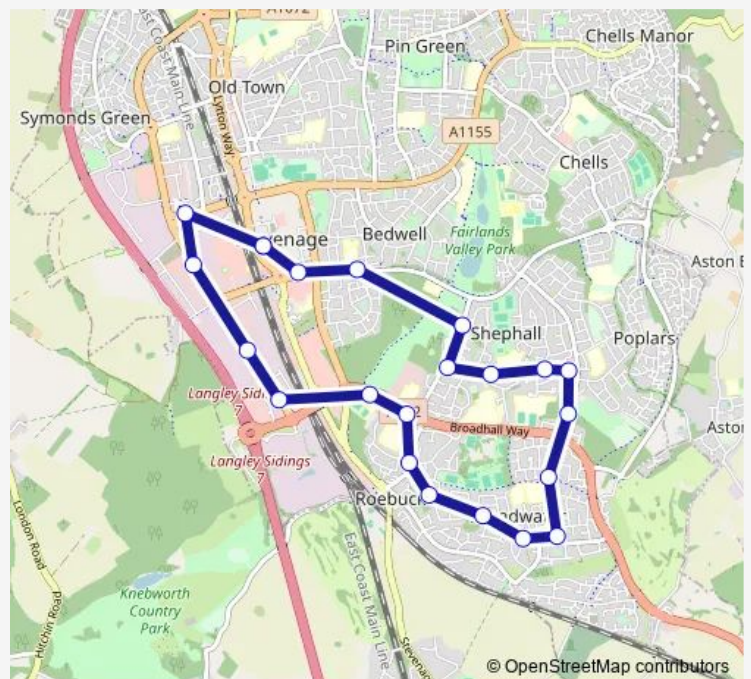

Gunnels Wood Park

Robertson House

Gunnels Wood Road

Route schedule

Bus Station — Bus Station

Monday 06:07-17:22

Tuesday 06:07-17:22

Wednesday 06:07-17:22

Thursday 06:07-17:22

Friday 06:07-17:22

Saturday —

Sunday —

Route info

Direction: Bus Station

Stops: 22

Trip Duration: 0 hour 29 min

■ SB40 — Stevenage: Bus Station - Broadwater - Gunnels Wood (Circular) **BusMaps**

SB40 Bus time schedules and route maps are available in an offline PDF at busmaps.com. Use the busmaps.com website to see live bus times, train schedule or subway schedule, and step-by-step directions for all public transit in Hertford