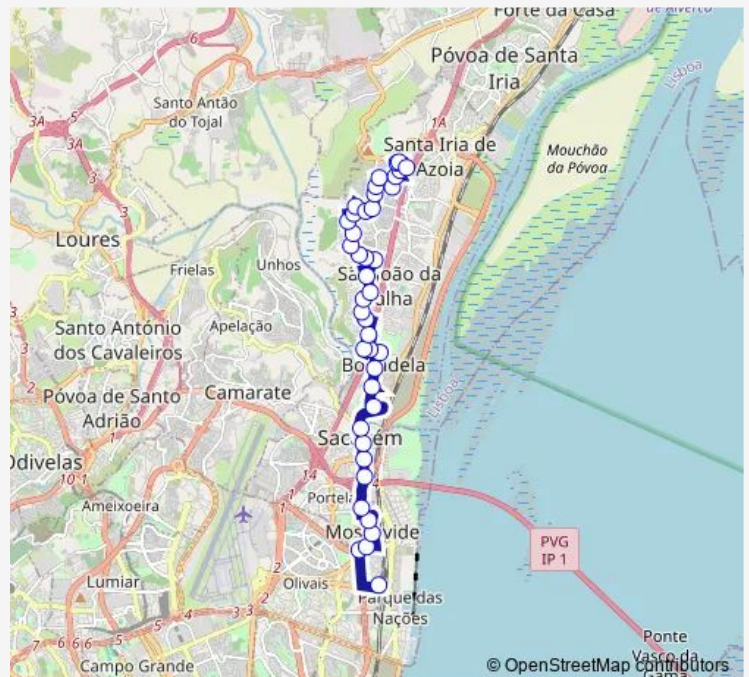

Wednesday 05:45-22:45

Thursday 05:45-22:45

Friday 05:45-22:45

Saturday 05:45-22:45

Sunday 06:10-20:10

Route info

Direction: R Bom Jesus 47

Stops: 40

Trip Duration: 0 hour 40 min

2729 — Estação Oriente - Portela Azóia

R Principal 5 (B Fraternidade)

R Principal (X) R Remédios

Praceta Combatentes 21 (Igreja)

R Santa Justa (X) R Navegantes

R Norte 8 (B Bela Vista)