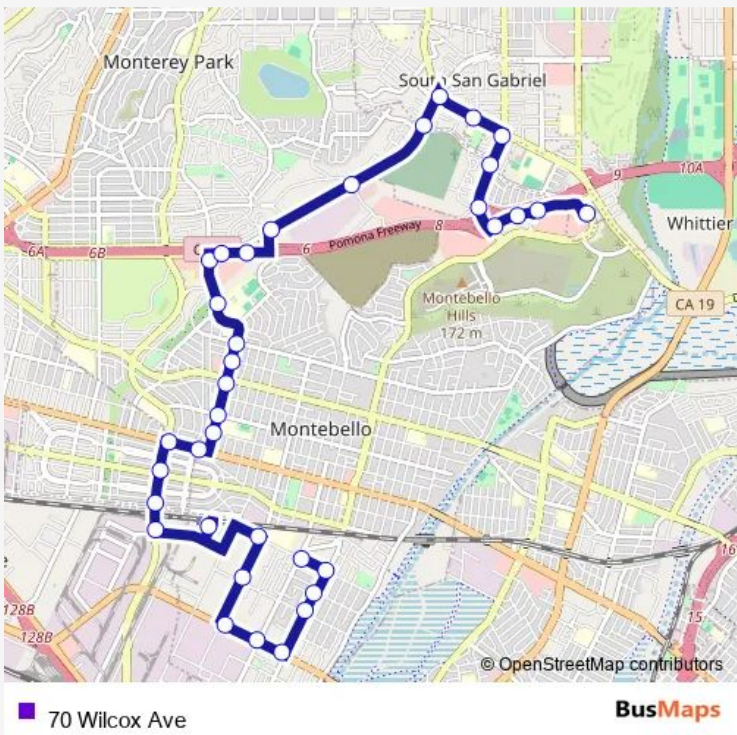

Direction
 Mines/Greenwood — The Shops at Montebello -Robinsons May
 36 stops
[Open route schedule](#)

- Mines/Greenwood
- Mines/Montebello
- Montebello/Hughes
- Montebello/Beach
- Washington/Montebello
- Washington/Greenwood
- Washington/Maple
- Maple/Beach
- Mines/Maple
- Metrolink
- Garfield/Flotilla
- Garfield/Ferguson
- Garfield/Olympic
- Garfield/Whittier
- Whittier/Concourse
- Wilcox/Whittier
- Wilcox/Madison
- Wilcox/Beverly
- Wilcox/Victoria
- Wilcox/Lincoln
- Wilcox/Hay

Route schedule
 Mines/Greenwood — The Shops at Montebello -Robinsons May

Monday	04:45-19:38
Tuesday	04:45-19:38
Wednesday	04:45-19:38
Thursday	04:45-19:38
Friday	04:45-19:38
Saturday	—
Sunday	—

Route info
 Direction: Mines/Greenwood
 Stops: 36
 Trip Duration: 0 hour 38 min

Garfield/Olympic

Garfield/Ferguson

Flotilla/Garfield

Route schedule

The Shops at Montebello -Robinsons May —
Mines/Greenwood

Monday 05:40-20:37

Tuesday 05:40-20:37

Wednesday 05:40-20:37

Thursday 05:40-20:37

Friday 05:40-20:37

Saturday —

Sunday —

Route info

Direction: The Shops at Montebello -Robinsons May

Stops: 28

Trip Duration: 0 hour 45 min