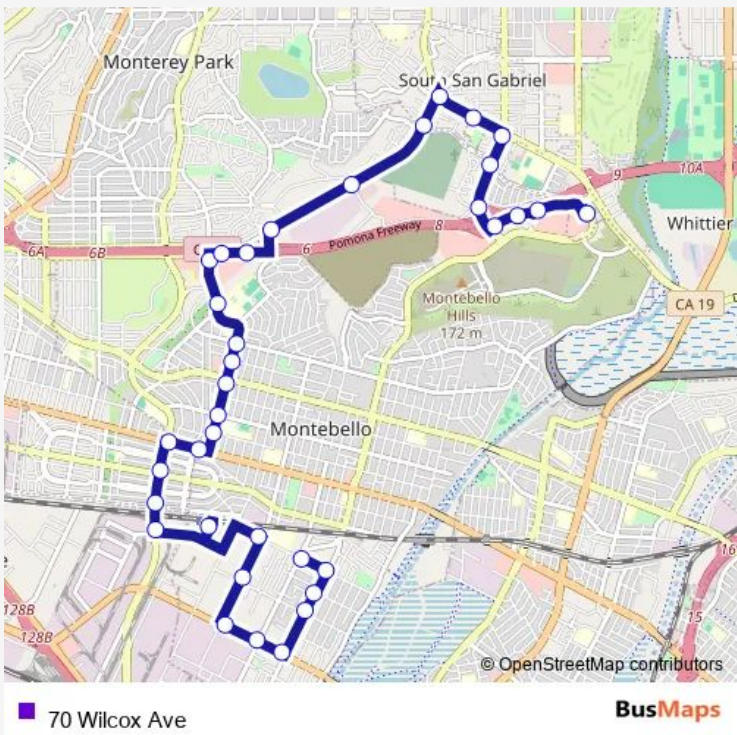

Direction
 Mines/Greenwood — The Shops at Montebello -Robinsons May
 37 stops
[Open route schedule](#)

- Mines/Greenwood
- Mines/Montebello
- Montebello/Hughes
- Montebello/Beach
- Washington/Montebello
- Washington/Greenwood
- Washington/Maple
- Maple/Beach
- Mines/Maple
- Metrolink
- Flotilla / Yates
- Garfield/Flotilla
- Garfield/Ferguson
- Garfield/Olympic
- Garfield/Whittier
- Whittier/Concourse
- Wilcox/Whittier
- Wilcox/Madison
- Wilcox/Beverly
- Wilcox/Victoria
- Wilcox/Lincoln

Route schedule
 Mines/Greenwood — The Shops at Montebello -Robinsons May

Monday	04:45-19:38
Tuesday	04:45-19:38
Wednesday	04:45-19:38
Thursday	04:45-19:38
Friday	04:45-19:38
Saturday	—
Sunday	—

Route info
 Direction: Mines/Greenwood
 Stops: 37
 Trip Duration: 0 hour 35 min

Garfield/Whittier

Garfield/Olympic

Garfield/Ferguson

Flotilla/Garfield

Route schedule

The Shops at Montebello -Robinsons May —
Mines/Greenwood

Monday 05:40-20:37

Tuesday 05:40-20:37

Wednesday 05:40-20:37

Thursday 05:40-20:37

Friday 05:40-20:37

Saturday —

Sunday —

Route info

Direction: The Shops at Montebello -Robinsons May

Stops: 29