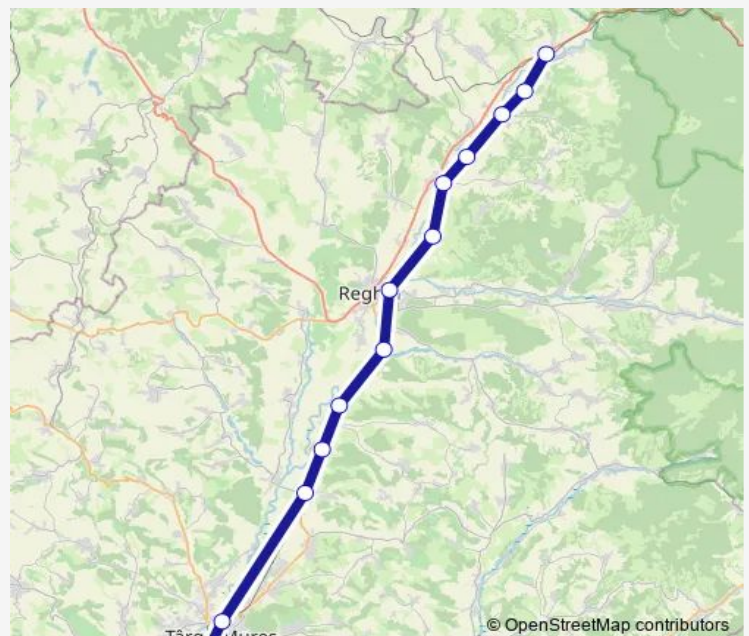

Rail R: Târgu Mureş - Deda R: Târgu Mureş - Târgu Mureş Nord Hm. - Dumbrăvioara Hm. - Gorneşti Mureş h. - Periş Mureş h. - Petelea h. - Reghin - Ideciu de Jos h. - Brâncoveneşti h. - Halta Aluniş h. - Aluniş Mureş Hm. - Ruşii Munţi h. - Deda

Friday 02:42-22:30

Saturday 02:42-22:30

Sunday 02:42-22:30

Route info

Direction: Târgu Mureş

Stops: 13

Trip Duration: 1 hour 24 min

R: Târgu Mureş - Deda Rail time schedules and route maps are available in an offline PDF at busmaps.com. Use the busmaps.com website to see live bus times, train schedule or subway schedule, and step-by-step directions for all public transit in Targu-Mures