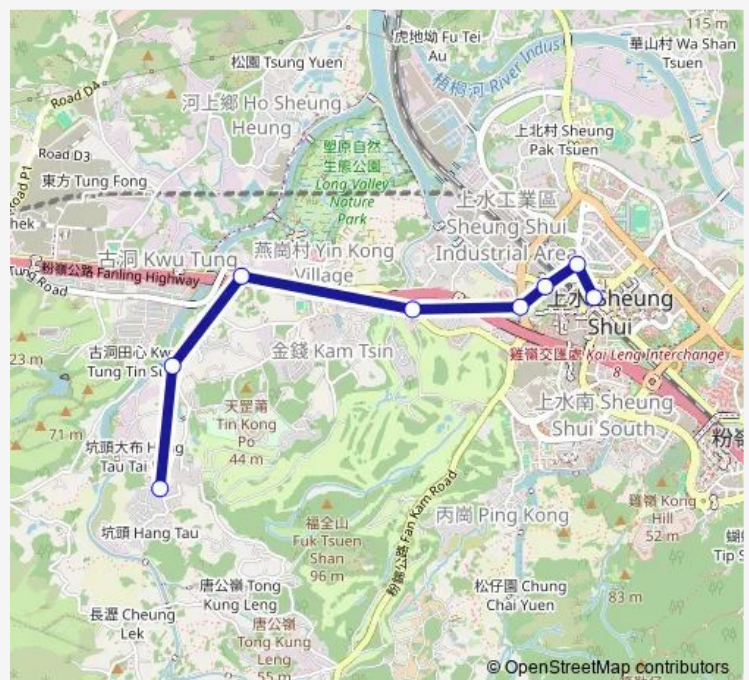

HANG TAU MINIBUS TERMINUS

**Route schedule**

Sheung Shui Station Public Light BUS Terminus|Sheung Shui Station Public Light BUS Terminus — HANG TAU MINIBUS TERMINUS

Monday	04:45-23:45
Tuesday	04:45-23:45
Wednesday	04:45-23:45
Thursday	04:45-23:45
Friday	04:45-23:45
Saturday	04:45-23:45
Sunday	04:45-00:15 <sup>+1</sup>

**Route info**

Direction: Sheung Shui Station Public Light BUS Terminus|Sheung Shui Station Public Light BUS Terminus

Stops: 8

Trip Duration: 0 hour 12 min

■ 50K — Sheung Shui Station - Hang Tau

### Direction

HANG TAU MINIBUS TERMINUS — Sheung Shui Station  
Public Light BUS Terminus|Sheung Shui Station Public  
Light BUS Terminus

8 stops

[Open route schedule](#)

HANG TAU MINIBUS TERMINUS

HANG TAU ROAD, NEAR THE HONG KONG GIRL  
GUIDES ASSOCIATION JOCKEY CLUB BEAS RIVER  
LODGE

### Route info

Direction: HANG TAU MINIBUS TERMINUS

Stops: 8

Trip Duration: 0 hour 12 min

50K Bus time schedules and route maps are available in an offline PDF at busmaps.com. Use the busmaps.com website to see live bus times, train schedule or subway schedule, and step-by-step directions for all public transit in Tai Po