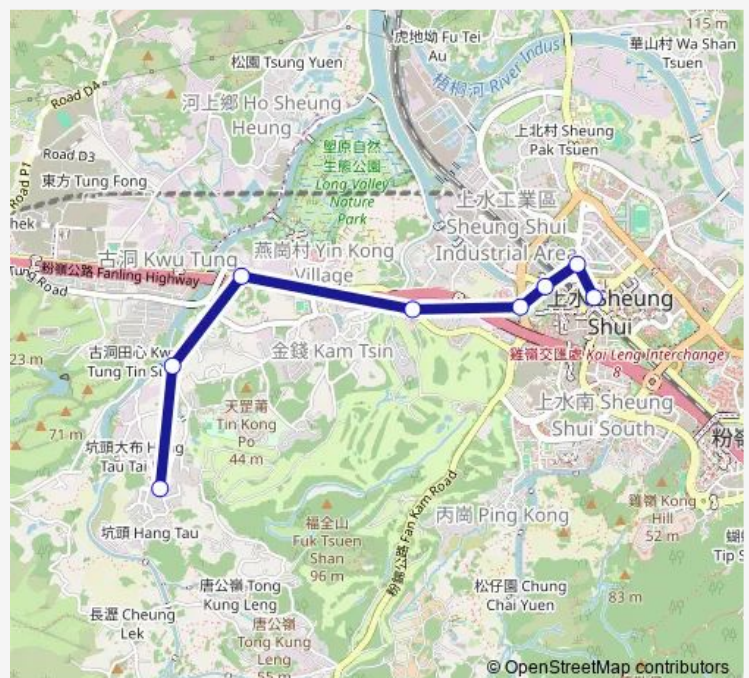

Saturday 04:45-23:45

Sunday 04:45-00:15⁺¹

Route info

Direction: Sheung Shui Station Public Light BUS Terminus|Sheung Shui Station Public Light BUS Terminus

Stops: 8

Trip Duration: 0 hour 12 min

■ 50k — Sheung Shui Station - Hang Tau

Direction

Hang TAU Minibus Terminus — Sheung Shui Station Public Light BUS Terminus|Sheung Shui Station Public Light BUS Terminus

8 stops

[Open route schedule](#)

Hang TAU Minibus Terminus

Hang TAU Road, Near THE Hong Kong Girl Guides Association Jockey Club Beas River Lodge

Monday 04:55-00:35⁺¹

Tuesday 04:55-00:35⁺¹

Wednesday 04:55-00:35⁺¹

Thursday 04:55-00:35⁺¹

Friday 04:55-00:35⁺¹

Saturday 04:55-00:35⁺¹

Sunday 04:55-00:30⁺¹

Route info

Direction: Hang TAU Minibus Terminus

Stops: 8

Trip Duration: 0 hour 12 min

50k Bus time schedules and route maps are available in an offline PDF at busmaps.com. Use the busmaps.com website to see live bus times, train schedule or subway schedule, and step-by-step directions for all public transit in Tai Po