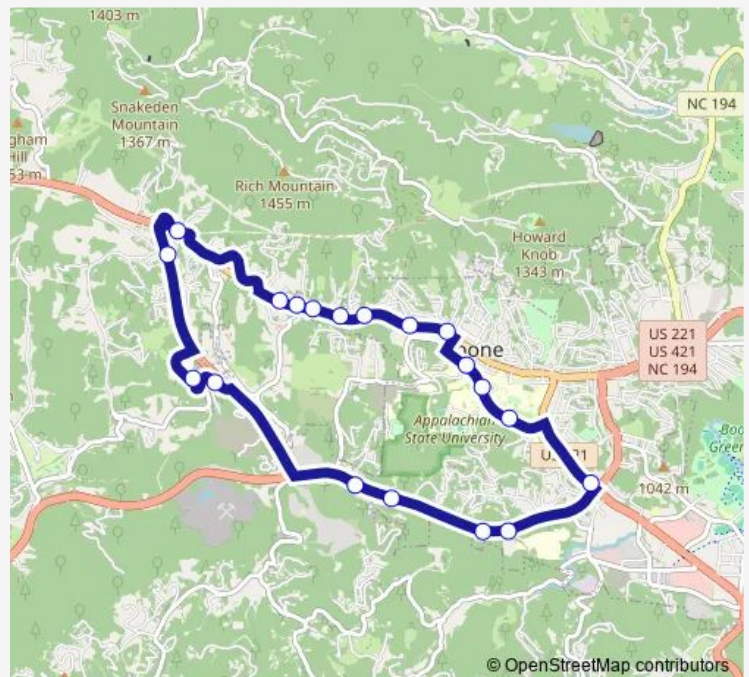

### Direction

Ccc&Ti — Appalcart

19 stops

[Open route schedule](#)

- Ccc&Ti
- White Oak Rd
- Highland Commons
- Snaggy Mountain Blvd
- Studio West
- Highland Crossing
- ASU Mountain Laurel Hall
- ASU Skywalk
- ASU Peacock Traffic Light
- Jimmy Smith Park
- Watauga County Courthouse
- Miller Industries
- Pinnacle Dr
- Edgecliff Ln
- Old Waterloo
- Highland Hall Rd
- Graggville Rd
- Kensington Meadows
- Appalcart

### Route schedule

Ccc&Ti — Appalcart

Monday	07:05-17:35
Tuesday	07:05-17:35
Wednesday	07:05-17:35
Thursday	07:05-17:35
Friday	07:05-17:35
Saturday	—
Sunday	—

### Route info

Direction: Ccc&Ti

Stops: 19

Trip Duration: 0 hour 25 min

Silver Bus time schedules and route maps are available in an offline PDF at [busmaps.com](https://busmaps.com). Use the [busmaps.com](https://busmaps.com) website to see live bus times, train schedule or subway schedule, and step-by-step directions for all public transit in Boone