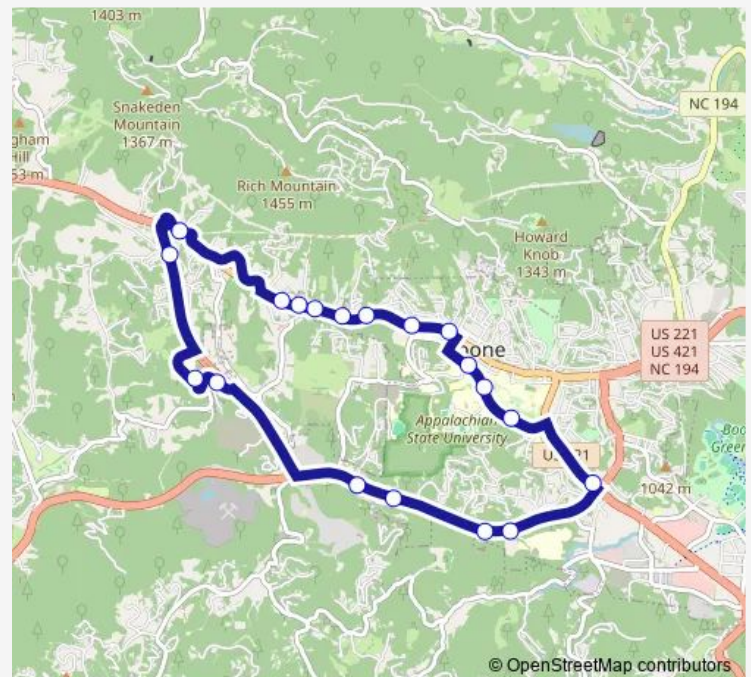

Direction

Ccc&Ti — Appalcart

19 stops

[Open route schedule](#)

- Ccc&Ti
- White Oak Rd
- Highland Commons
- Snaggy Mountain Blvd
- Studio West
- Highland Crossing
- ASU Mountain Laurel Hall
- ASU Skywalk
- ASU Peacock Traffic Light
- Jimmy Smith Park
- Watauga County Courthouse
- Miller Industries
- Pinnacle Dr
- Edgecliff Ln
- Old Waterloo
- Highland Hall Rd
- Graggville Rd
- Kensington Meadows
- Appalcart

Route schedule

Ccc&Ti — Appalcart

Monday	07:05-17:35
Tuesday	07:05-17:35
Wednesday	07:05-17:35
Thursday	07:05-17:35
Friday	07:05-17:35
Saturday	—
Sunday	—

Route info

Direction: Ccc&Ti

Stops: 19

Trip Duration: 0 hour 0 min

Silver

Silver Bus time schedules and route maps are available in an offline PDF at busmaps.com. Use the busmaps.com website to see live bus times, train schedule or subway schedule, and step-by-step directions for all public transit in Boone